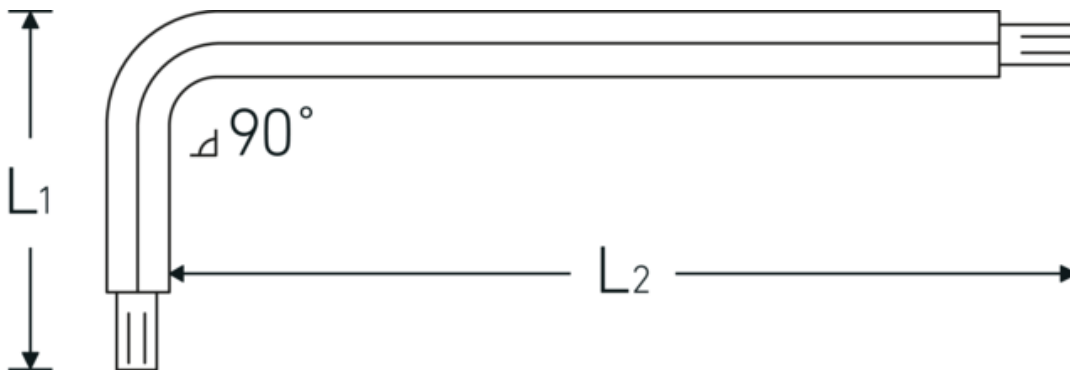

## Hex key with ball end for socket head bolts

10767a

Product no. **43570016**  
GTIN **4018754091744**  
Model **10767A 1/4**

**Label.** Hex key with ball end for socket head bolts Hex drive 1/4 L.31mm x 184mm

### Technical Drawing.

### Technical Attributes.

Drive profile	hex
External hex drive (inch)	1/4
L1	31 mm
L2	184 mm
Length mm (L)	185 mm

### Logistics data.

Depth mm (IFS)	185
Width mm (IFS)	39
Height mm (IFS)	7
Length (packed, mm)	220
Width (packed, mm)	80
Height (packed, mm)	20
Volume (packed, dm3)	0.352 dm3
Product no.	43570016
Weight (gross, kg)	0,606