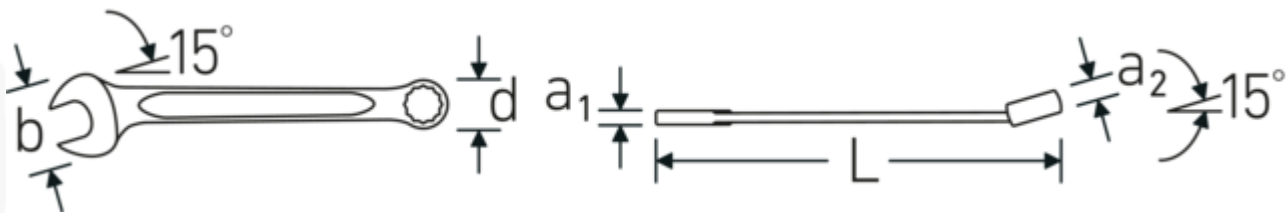

Technical Drawing.