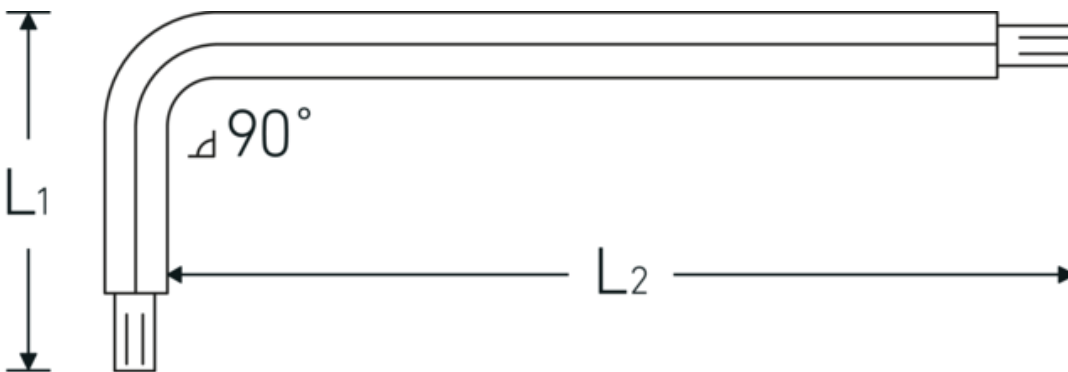

Hex keys for TORX® screws

10771

Product no. **43270025**
GTIN **4018754110001**
Model **10771 T 25**

Label. Hex keys for TORX® screws L.33mm x 163mm

- Features.**
- for inside TORX® screws
 - extra long
 - with ball end on long arm
 - swivel angle up to 25° each side
 - Chrome Vanadium, gunmetal finish

Technical Drawing.

Technical Attributes.

| | |
|------------------------|--------|
| Drive profile | TORX® |
| Size of output profile | T25 |
| L1 | 33 mm |
| L2 | 163 mm |

Logistics data.

| | |
|---------------------|-----|
| Depth mm (IFS) | 150 |
| Width mm (IFS) | 20 |
| Height mm (IFS) | 6 |
| Length (packed, mm) | 160 |

| | |
|-----------------------------------|---------------------|
| Width (packed, mm) | 100 |
| Height (packed, mm) | 50 |
| Volume (packed, dm ³) | 0.8 dm ³ |
| Product no. | 43270025 |
| Weight (gross, kg) | 0,120 |
| Weight PAP (kg) | 0,000 |
| Weight PVC (kg) | 0,003 |
| GTIN | 4018754110001 |
| Country of origin AWR | GERMANY |
| Region of origin | Baden-Württemberg |
| WEEE/ElektroG | nicht ear-pflichtig |
| Customs tariff no. | 82041100 |
| Packing standard | 5 |
| Weight | 24 g |