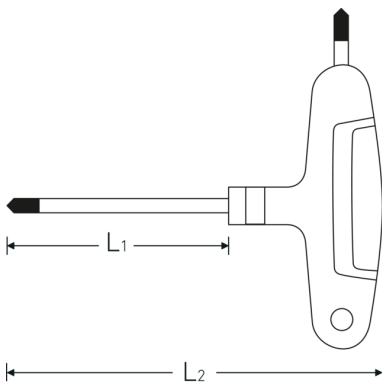

TORX® screwdriver

10769

Product no. 43293020
GTIN 4018754319473
Model 10769 T20

Label. TORX® screwdriver T20 L.100mm

- Features.**
- with 3-component T-handle
 - for inner TORX® screws
 - with two outputs
 - Chrome vanadium, matt chrome-plated
 - black tip
 - with two outputs

Technical Drawing.

Technical Attributes.

| | |
|------------------------|--------|
| Drive profile | TORX® |
| Size of output profile | T20 |
| L1 | 100 mm |
| L2 | 125 mm |

Logistics data.

| | |
|---------------------|-----|
| Depth mm (IFS) | 137 |
| Width mm (IFS) | 110 |
| Height mm (IFS) | 22 |
| Length (packed, mm) | 410 |

| | |
|------------------------------|---------------------|
| Width (packed, mm) | 200 |
| Height (packed, mm) | 45 |
| Volume (packed, dm3) | 3.69 dm3 |
| Product no. | 43293020 |
| Weight (gross, kg) | 0,460 |
| Weight PAP (kg) | 0,000 |
| Weight PVC (kg) | 0,016 |
| GTIN | 4018754319473 |
| Country of origin AWR | GERMANY |
| Region of origin | Nordrhein-Westfalen |
| WEEE/ElektroG | nicht ear-pflichtig |
| Customs tariff no. | 82054000 |
| Packing standard | 10 |
| Weight | 36 g |