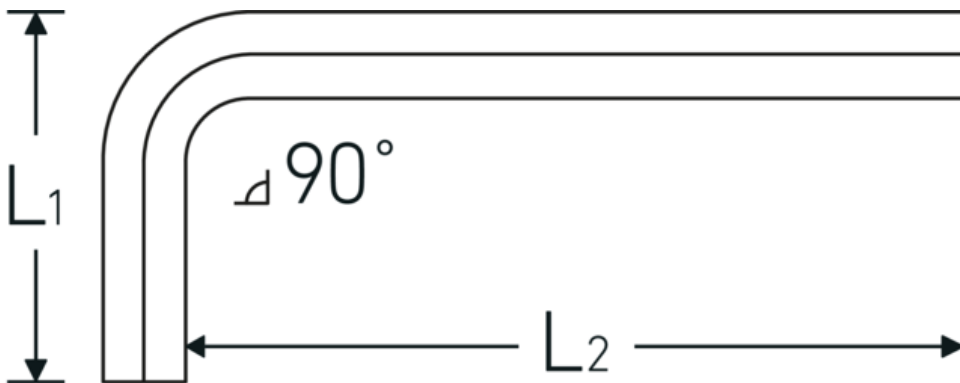

Hex key L-wrench

10760a

Product no. **43553032**
 GTIN **4018754332380**
 Model **10760a 1/2**
WINKELSCHRAUBENDREHER
SECHSKANT

Label.

Hex key L-wrench screwdriver Hex drive 1/2 L.50mm x 133mm

Technical Drawing.

Technical Attributes.

Drive profile	hex
External hex drive (inch)	1/2
L1	50 mm
L2	133 mm

Logistics data.

Depth mm (IFS)	139
Width mm (IFS)	60
Height mm (IFS)	14
Length (packed, mm)	260
Width (packed, mm)	150
Height (packed, mm)	15
Volume (packed, dm ³)	0.585 dm ³
Product no.	43553032
Weight (gross, kg)	0,964

Weight PAP (kg)	0,000
Weight PVC (kg)	0,008
GTIN	4018754332380
Country of origin AWR	GERMANY
Region of origin	Nordrhein-Westfalen
WEEE/ElektroG	nicht ear-pflichtig
Customs tariff no.	82054000
Packing standard	5
Weight	201 g