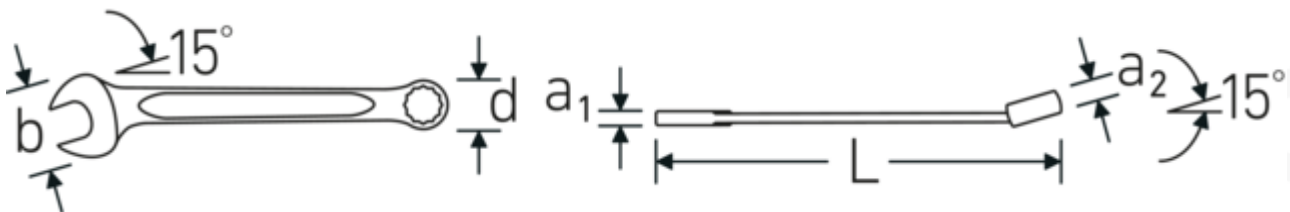

Technical Drawing.

Technical Attributes.

a1	8,4 mm
a2	14,5 mm
Width mm (b)	55 mm
d	37,2 mm
DIN	DIN 3113 Form A / ISO 7738 Form A

Logistics data.

Depth mm (IFS)	302
Width mm (IFS)	54
Height mm (IFS)	22
Length (packed, mm)	310
Width (packed, mm)	70