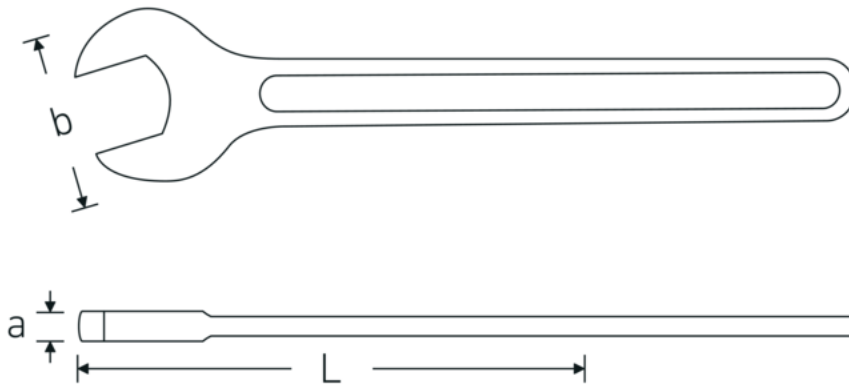

Open-ended wrench, metric

4004

Product no. **40040410**
GTIN **4018754018352**
Model **4004 41**

Label. Open-ended wrench Wrench size 41mm L.335mm

Technical Drawing.

Technical Attributes.

a	12,8 mm
Width mm (b)	83.5 mm
DIN	DIN 894
Length mm (L)	335 mm
Wrench width 1 [mm]	41 mm

Logistics data.

Depth mm (IFS)	340
Width mm (IFS)	90
Height mm (IFS)	14
Length (packed, mm)	340
Width (packed, mm)	90
Height (packed, mm)	14
Volume (packed, dm3)	0.4284 dm3
Product no.	40040410
Weight (gross, kg)	0,600

Variants.

Product no.	Model no. (ERP)	Description	GTIN
40040240	4004 24	Open-ended wrench Wrench size 24mm L.215mm	4018754018307
40040270	4004 27	Open-ended wrench Wrench size 27mm L.238mm	4018754018314
40040300	4004 30	Open-ended wrench Wrench size 30mm L.261mm	4018754018321
40040320	4004 32	Open-ended wrench Wrench size 32mm L.273mm	4018754018338
40040360	4004 36	Open-ended wrench Wrench size 36mm L.300mm	4018754018345
40040410	4004 41	Open-ended wrench Wrench size 41mm L.335mm	4018754018352
40040460	4004 46	Open-ended wrench Wrench size 46mm L.369mm	4018754018369
40040500	4004 50	Open-ended wrench Wrench size 50mm L.412mm	4018754018376
40040550	4004 55	Open-ended wrench Wrench size 55mm L.457mm	4018754018383
40040600	4004 60	Open-ended wrench Wrench size 60mm L.492mm	4018754018390
40040650	4004 65	Open-ended wrench Wrench size 65mm L.528mm	4018754018406
40040700	4004 70	Open-ended wrench Wrench size 70mm L.572mm	4018754018413
40040750	4004 75	Open-ended wrench Wrench size 75mm L.608mm	4018754018420
40040800	4004 80	Open-ended wrench Wrench size 80mm L.645mm	4018754018437
40040850	4004 85	Open-ended wrench Wrench size 85mm L.690mm	4018754018444