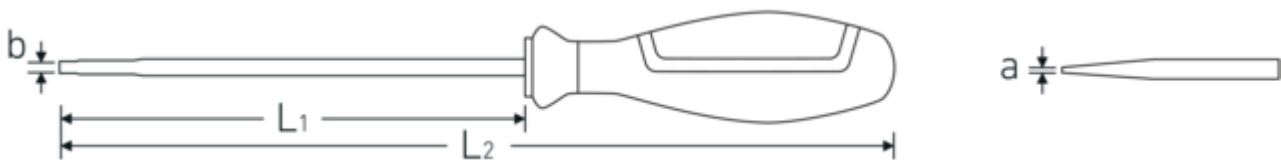

Robust.

Whether slotted or cross-head - the rough blade tips transfer even the greatest torques to the screws - precisely and safely.

Technologies and features.

3-component handle

Our 3-component handle combines hard, soft and special fibre-coated components, which give it its optimized ergonomics, maximum power transmission and increased safety during daily use.

Technical Drawing.

Technical Attributes.

a	0,8 mm
Drive profile	Slot
Width mm (b)	4 mm
DIN	DIN EN 60900
Size	4
L1	100 mm
L2	205 mm

Logistics data.

Depth mm (IFS)	204
Width mm (IFS)	23
Height mm (IFS)	23
Length (packed, mm)	205
Width (packed, mm)	108
Height (packed, mm)	65
Volume (packed, dm ³)	1.4391 dm ³
Product no.	46603040
Weight (gross, kg)	0,543
Weight PAP (kg)	0,082
Weight PVC (kg)	0,000
GTIN	4018754279029
Country of origin AWR	GERMANY
Region of origin	Nordrhein-Westfalen
WEEE/ElektroG	nicht ear-pflichtig
Customs tariff no.	82054000
Packing standard	10