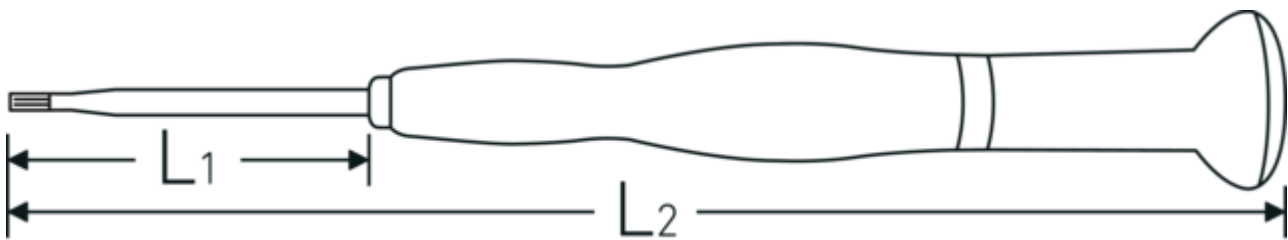

### Technical Drawing.

### Technical Attributes.

Size of output profile	T15
L1	80 mm
L2	180 mm

### Logistics data.

Depth mm (IFS)	164
Width mm (IFS)	20
Height mm (IFS)	20
Length (packed, mm)	167
Width (packed, mm)	80
Height (packed, mm)	30
Volume (packed, dm <sup>3</sup> )	0.4008 dm <sup>3</sup>
Product no.	47540015
Weight (gross, kg)	0,122
Weight PAP (kg)	0,042
Weight PVC (kg)	0,000
GTIN	4018754355273