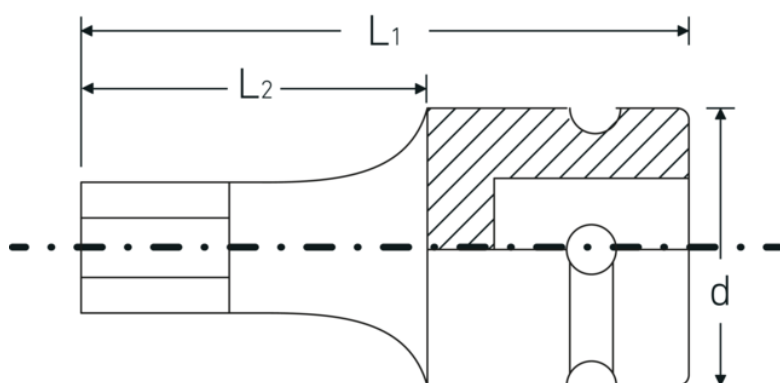

IMPACT screwdriver sockets 1/2"

54IMP

Product no. **23050006**
GTIN **4018754233809**
Model **54 IMP 6**

Label. IMPACT screwdriver socket 1/2 " 6 mm L.40mm

- Features.**
- for hex socket bolts
 - 1/2" internal square drive
 - Chrome Alloy Steel, gunmetal finish

Product highlights.

Optimized functionality.

All IMPACT sockets have a through cross hole for the connecting pin and a deep groove for the rubber locking ring. The locking pin is not stressed during use.

High fitting accuracy.

The high precision fit, achieved through tight tolerances, ensures optimal, backlash-free transmission of forces to the socket.

Technical Drawing.

Technical Attributes.

Drive profile	hex
External hex drive (mm)	6 mm
Internal square drive (inch)	1/2 "
d	25 mm
L1	40 mm
L2	20 mm

Logistics data.

Depth mm (IFS)	38
Width mm (IFS)	25
Height mm (IFS)	25
WEEE/ElektroG	nicht ear-pflichtig
Length (packed, mm)	135
Width (packed, mm)	26
Height (packed, mm)	26
Volume (packed, dm3)	0.09126 dm3
Product no.	23050006
Weight (gross, kg)	0,294
Weight PAP (kg)	0,000
Weight PVC (kg)	0,006
GTIN	4018754233809
Country of origin AWR	TAIWAN, PROVINCE OF CHINA
Region of origin	Ausländischer Ursprung
Customs tariff no.	82042000
Packing standard	5
Weight	59 g