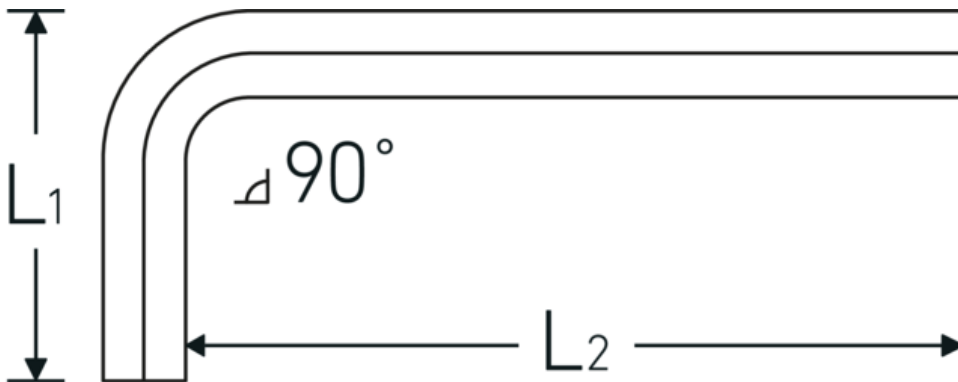

Hex key for socket head screws

10760

Product no. **43153006**
 GTIN **4018754332144**
 Model **10760 6**
WINKELSCHRAUBENDREHER
SECHSKANT

Label. Hex key for socket head screws Hex drive 6mm L.38mm x 96mm

- Features.**
- DIN ISO 2936
 - for cap head screws
 - chrome vanadium, nickel-plated
 - 0.9 mm gunmetal finish

Technical Drawing.

Technical Attributes.

Drive profile	Hexagonal
External hex drive (mm)	6 mm
DIN	DIN ISO 2936
L1	38 mm
L2	96 mm

Logistics data.

Depth mm (IFS)	93
Width mm (IFS)	37
Height mm (IFS)	7
Length (packed, mm)	120
Width (packed, mm)	60

Height (packed, mm)	22
Volume (packed, dm3)	0.1584 dm3
Product no.	43153006
Weight (gross, kg)	0,280
Weight PAP (kg)	0,000
Weight PVC (kg)	0,000
GTIN	4018754332144
Country of origin AWR	GERMANY
Region of origin	Nordrhein-Westfalen
WEEE/ElektroG	nicht ear-pflichtig
Customs tariff no.	82054000
Packing standard	10
Weight	30 g