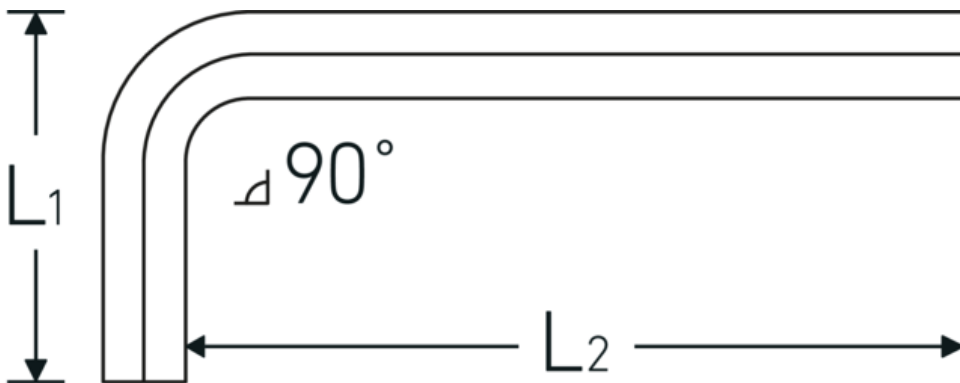

Hex key for socket head bolts

10760

Product no. **43153024**
 GTIN **4018754332236**
 Model **10760 24**
WINKELSCHRAUBENDREHER
SECHSKANT

Label.

Hex key for hex bolts Hex drive 24mm L.90mm x 224mm

Technical Drawing.

Technical Attributes.

Drive profile	hex
External hex drive (mm)	24 mm
DIN	DIN ISO 2936
L1	90 mm
L2	224 mm

Logistics data.

Depth mm (IFS)	233
Width mm (IFS)	112
Height mm (IFS)	27
Length (packed, mm)	340
Width (packed, mm)	106
Height (packed, mm)	28
Volume (packed, dm ³)	1.00912 dm ³
Product no.	43153024
Weight (gross, kg)	1,216

Weight PAP (kg)	0,000
Weight PVC (kg)	0,008
GTIN	4018754332236
Country of origin AWR	GERMANY
Region of origin	Nordrhein-Westfalen
WEEE/ElektroG	nicht ear-pflichtig
Customs tariff no.	82054000
Packing standard	1
Weight	1220 g