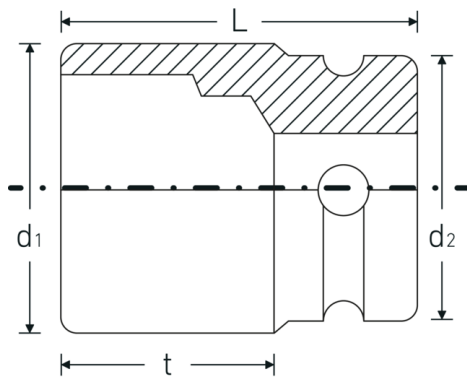

IMPACT sockets 1/2"

51IMP

Product no. **23020016**
GTIN **4018754015146**
Model **51 IMP 16**

Label. IMPACT socket 1/2 " 16mm L.85mm

- Features.**
- long version
 - with hex
 - 1/2" internal square drive
 - Chrome Alloy Steel, gunmetal finish
 - DIN 3129 / ISO 1711-2

High fitting accuracy.

The high fitting accuracy due to tight tolerances guarantees optimum, backlash-free transmission of forces to the socket.

Technical Drawing.

Technical Attributes.

Drive profile	hex
Internal square drive (inch)	1/2 "
d1	24,8 mm
d2	30 mm
Length mm (L)	85 mm
Spanner size [mm]	16 mm
t	68 mm

Logistics data.

Depth mm (IFS)	85
Width mm (IFS)	30
Height mm (IFS)	30
WEEE/ElektroG	nicht ear-pflichtig
Length (packed, mm)	151
Width (packed, mm)	31
Height (packed, mm)	86
Volume (packed, dm3)	0.402566 dm3
Product no.	23020016
Weight (gross, kg)	1,690
Weight PAP (kg)	0,000
Weight PVC (kg)	0,009
GTIN	4018754015146
Country of origin AWR	GERMANY
Region of origin	Nordrhein-Westfalen
Customs tariff no.	82042000
Packing standard	5
Weight	338 g