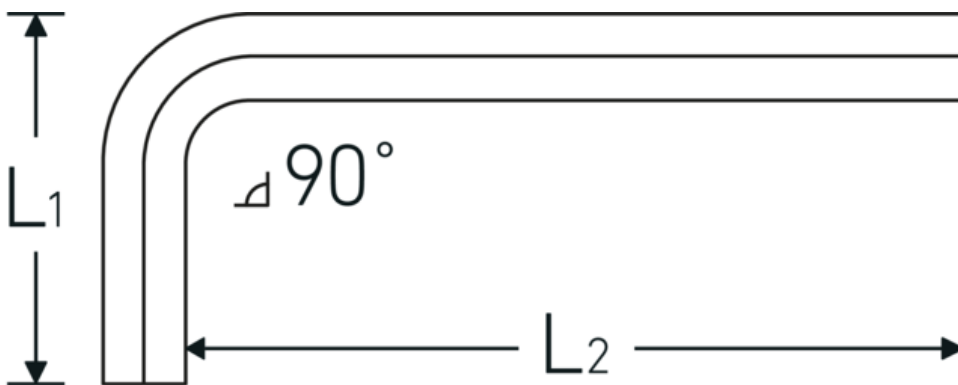

## Hex key for socket head screws

10760

Product no. **43153010**  
 GTIN **4018754332175**  
 Model **10760 10**  
**WINKELSCHRAUBENDREHER**  
**SECHSKANT**

**Label.** Hex key for socket head screws Hex drive 10mm L.40mm x 112mm

- Features.**
- DIN ISO 2936
  - for cap head screws
  - chrome vanadium, nickel-plated
  - 0.9 mm gunmetal finish

### Technical Attributes.

|                         |              |
|-------------------------|--------------|
| Drive profile           | Hexagonal    |
| External hex drive (mm) | 10 mm        |
| DIN                     | DIN ISO 2936 |
| L1                      | 40 mm        |
| L2                      | 112 mm       |