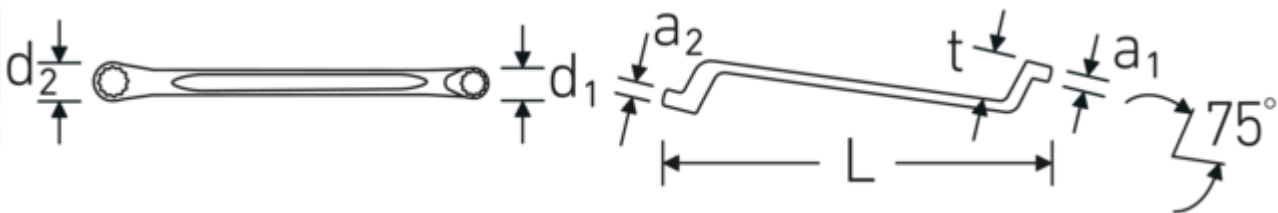

Technologies and features.

Double-T profile

Our combination and ring wrenches have an additional recess in the middle of the tool. Similar to the principle of a double-T beam, this provides a tremendous load capacity and maximum strength whilst reducing weight.

Thin-walled rings

The thin wall diameter of our rings makes it easier to work in confined spaces. The ring sides are taller than standard nuts, which prevents jamming.

Technical Drawing.

Technical Attributes.

Number of tools	7
Range	6x7-18x19
Model no.	20/7N

Logistics data.

Depth mm (IFS)	286
Width mm (IFS)	62
Height mm (IFS)	42
Length (packed, mm)	286
Width (packed, mm)	62
Height (packed, mm)	42
Volume (packed, dm3)	0.744744 dm3
Product no.	96410408
Weight (gross, kg)	0,930
Weight PAP (kg)	0,054
Weight PVC (kg)	0,000
GTIN	4018754122943
Country of origin AWR	GERMANY
Region of origin	Nordrhein-Westfalen
WEEE/ElektroG	nicht ear-pflichtig
Customs tariff no.	82041100
Packing standard	1
Weight	930 g