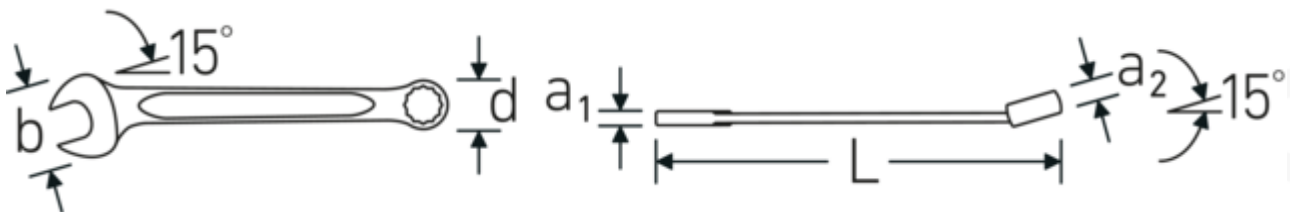

Technical Drawing.

Technical Attributes.

a1	13 mm
a2	20 mm
Width mm (b)	94.5 mm
d	65,3 mm
DIN	DIN 3113 Form A / ISO 7738 Form A

Logistics data.

Depth mm (IFS)	505
Width mm (IFS)	94
Height mm (IFS)	36
Length (packed, mm)	506
Width (packed, mm)	95