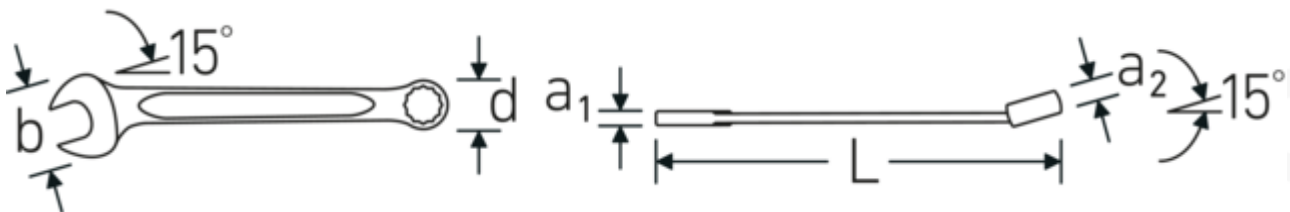

Technical Drawing.

Technical Attributes.

a1	5,8 mm
a2	10 mm
Width mm (b)	37 mm
d	23,2 mm
DIN	DIN 3113 Form A / ISO 7738 Form A

Logistics data.

Depth mm (IFS)	182
Width mm (IFS)	35
Height mm (IFS)	15
Length (packed, mm)	190
Width (packed, mm)	60