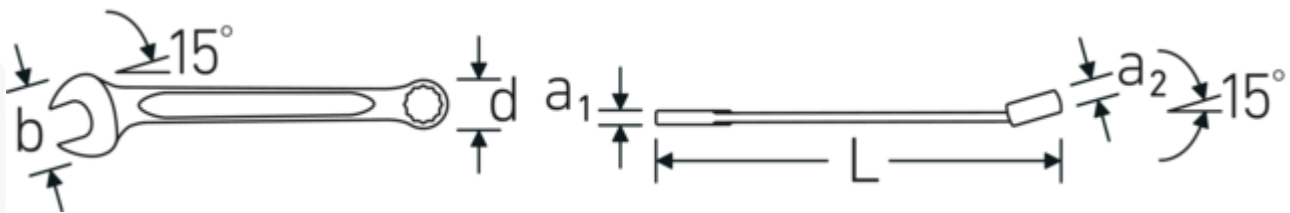

Double-T profile

Our combination and ring spanners have an additional recess in the middle of the tool. Similar to the principle of a double T-beam, this provides a tremendous load capacity and maximum strength whilst reducing weight.

Thin-walled rings

The thin wall diameter of our rings makes it easier to work in confined spaces. The ring sides are taller than standard nuts, which prevents jamming.

Offset Shaft Design

Our spanners are specially designed with additional reinforcement in the load zones where the greatest amount of force is transmitted - namely where the jaw meets the shank - in order to prevent deformation.

Technical Drawing.

Technical Attributes.

a1	10 mm
a2	18 mm
Width mm (b)	80 mm
d	49,3 mm
DIN	DIN 3113 Form A / ISO 7738 Form A
Length mm (L)	460 mm
Jaw angle	15 °
Ring position	15 °
Spanner size 1 [inch]	1 3/8 "
Spanner size 2 [inch]	1 3/8 "