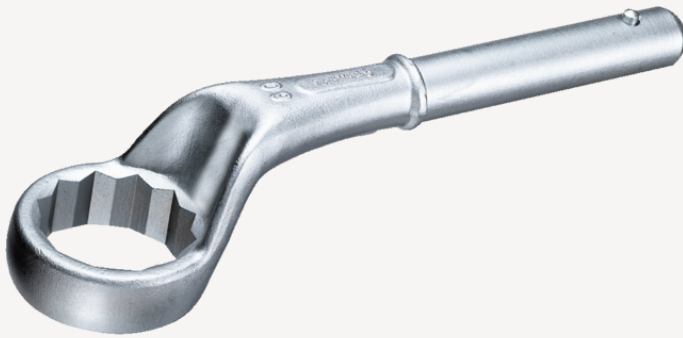

Heavy duty ring wrench

5

Product no. **42020036**
GTIN **4018754023455**
Model **5 36**

Label.

Heavy duty ring wrench Wrench size 36mm L.245mm

Technical Drawing.

Technical Attributes.

a	20 mm
Width mm (b)	54 mm
for model	2
Height mm (h)	35,5 mm
L1	245 mm
L2	735 mm
Wrench width 1 [mm]	36 mm

Variants.

Product no.	Model no. (ERP)	Description	GTIN
42020024	5 24	Heavy duty ring wrench Wrench size 24mm L.180mm	4018754023394
42020027	5 27	Heavy duty ring wrench Wrench size 27mm L.190mm	4018754023400
42020030	5 30	Heavy duty ring wrench Wrench size 30mm L.200mm	4018754023417
42020032	5 32	Heavy duty ring wrench Wrench size 32mm L.235mm	4018754023424
42020036	5 36	Heavy duty ring wrench Wrench size 36mm L.245mm	4018754023455
42020038	5 38	Heavy duty ring wrench Wrench size 38mm L.250mm	4018754023479
42020041	5 41	Heavy duty ring wrench Wrench size 41mm L.265mm	4018754023486
42020042	5 42	Heavy duty ring wrench Wrench size 42mm L.265mm	4018754023493
42020046	5 46	Heavy duty ring wrench Wrench size 46mm L.280mm	4018754023509
42020050	5 50	Heavy duty ring wrench Wrench size 50mm L.290mm	4018754023523
42020055	5 55	Heavy duty ring wrench Wrench size 55mm L.300mm	4018754023547
42020060	5 60	Heavy duty ring wrench Wrench size 60mm L.345mm	4018754023561
42020065	5 65	Heavy duty ring wrench Wrench size 65mm L.355mm	4018754023578
42020070	5 70	Heavy duty ring wrench Wrench size 70mm L.365mm	4018754023585
42020075	5 75	Heavy duty ring wrench Wrench size 75mm L.375mm	4018754023592
42020080	5 80	Heavy duty ring wrench Wrench size 80mm L.385mm	4018754023608

42020085	5 85	Heavy duty ring wrench Wrench size 85mm L.385mm	4018754023615
42020090	5 90	Heavy duty ring wrench Wrench size 90mm L.410mm	4018754023622
42020095	5 95	Heavy duty ring wrench Wrench size 95mm L.410mm	4018754023639
42020100	5 100	Heavy duty ring wrench Wrench size 100mm L.412mm	4018754023646