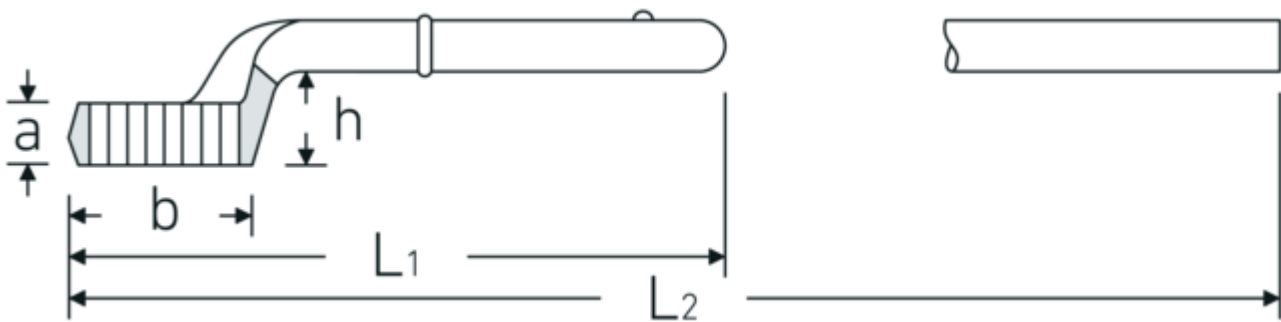

Heavy duty ring wrench

5

Product no. **42020036**
GTIN **4018754023455**
Model **5 36**

Label.

Heavy duty ring wrench Wrench size 36mm L.245mm

Technical Drawing.

Technical Attributes.

a	20 mm
Width mm (b)	54 mm
for model	2
Height mm (h)	35,5 mm
L1	245 mm
L2	735 mm
Wrench width 1 [mm]	36 mm

Logistics data.

Depth mm (IFS)	245
Width mm (IFS)	54
Height mm (IFS)	20
Length (packed, mm)	250
Width (packed, mm)	55
Height (packed, mm)	21
Volume (packed, dm ³)	0.28875 dm ³
Product no.	42020036
Weight (gross, kg)	0,816
Weight PAP (kg)	0,000

Variants.

Product no.	Model no. (ERP)	Description	GTIN
42020024	5 24	Heavy duty ring wrench Wrench size 24mm L.180mm	4018754023394
42020027	5 27	Heavy duty ring wrench Wrench size 27mm L.190mm	4018754023400
42020030	5 30	Heavy duty ring wrench Wrench size 30mm L.200mm	4018754023417
42020032	5 32	Heavy duty ring wrench Wrench size 32mm L.235mm	4018754023424
42020036	5 36	Heavy duty ring wrench Wrench size 36mm L.245mm	4018754023455
42020038	5 38	Heavy duty ring wrench Wrench size 38mm L.250mm	4018754023479
42020041	5 41	Heavy duty ring wrench Wrench size 41mm L.265mm	4018754023486
42020042	5 42	Heavy duty ring wrench Wrench size 42mm L.265mm	4018754023493
42020046	5 46	Heavy duty ring wrench Wrench size 46mm L.280mm	4018754023509
42020050	5 50	Heavy duty ring wrench Wrench size 50mm L.290mm	4018754023523
42020055	5 55	Heavy duty ring wrench Wrench size 55mm L.300mm	4018754023547
42020060	5 60	Heavy duty ring wrench Wrench size 60mm L.345mm	4018754023561
42020065	5 65	Heavy duty ring wrench Wrench size 65mm L.355mm	4018754023578
42020070	5 70	Heavy duty ring wrench Wrench size 70mm L.365mm	4018754023585
42020075	5 75	Heavy duty ring wrench Wrench size 75mm L.375mm	4018754023592
42020080	5 80	Heavy duty ring wrench Wrench size 80mm L.385mm	4018754023608