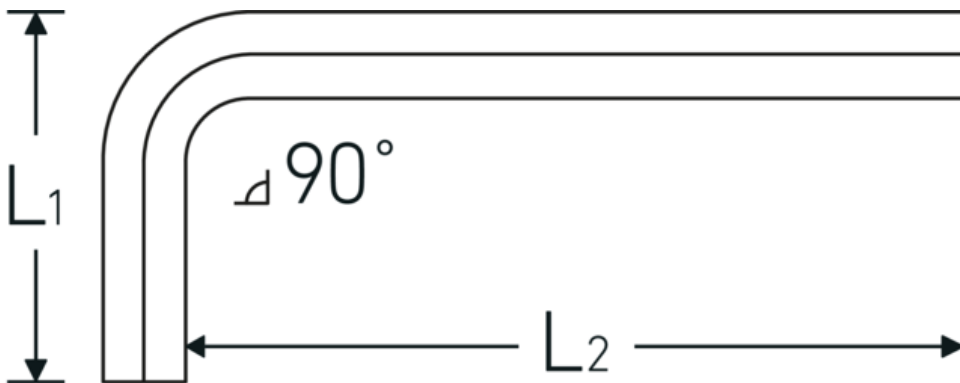

Hex key L-wrench

10760a

Product no. **43553004**
 GTIN **4018754332274**
 Model **10760a 1/16**
WINKELSCHRAUBENDREHER
SECHSKANT

Label.

Hex key L-wrench screwdriver Hex drive 1/16 L.15mm x 45mm

Technical Drawing.

Technical Attributes.

Drive profile	hex
External hex drive (inch)	1/16
L1	15 mm
L2	45 mm

Logistics data.

Depth mm (IFS)	46
Width mm (IFS)	15
Height mm (IFS)	2
Length (packed, mm)	170
Width (packed, mm)	100
Height (packed, mm)	3
Volume (packed, dm ³)	0.051 dm ³
Product no.	43553004
Weight (gross, kg)	0,012

Weight PAP (kg)	0,000
Weight PVC (kg)	0,004
GTIN	4018754332274
Country of origin AWR	GERMANY
Region of origin	Nordrhein-Westfalen
WEEE/ElektroG	nicht ear-pflichtig
Customs tariff no.	82054000
Packing standard	10
Weight	1 g