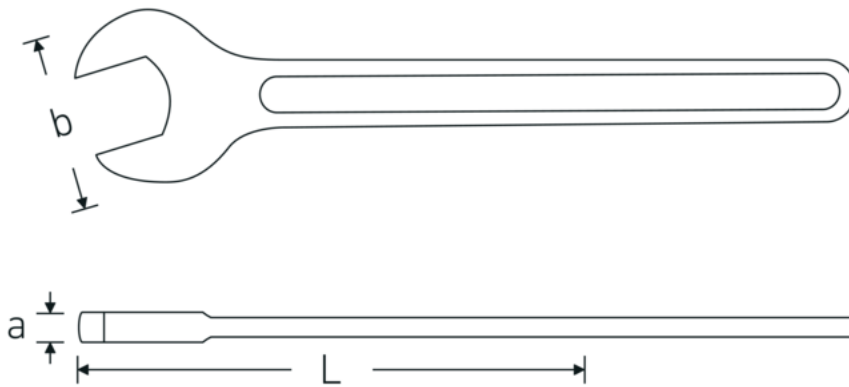

## Open-ended spanner, metric

4004

Product no. **40040950**  
GTIN **4018754018468**  
Model **4004 95**

**Label.** Open-ended spanner Spanner size 95mm L.847mm

- Features.**
- DIN 894 up to 85 mm
  - special tool steel, grey finish

### Technical Drawing.

### Technical Attributes.

a	25 mm
Width mm (b)	195 mm
DIN	DIN 894
Length mm (L)	847 mm
Spanner size 1 [mm]	95 mm

## Variants.

Product no.	Model no. (ERP)	Description	GTIN
40040240	4004 24	Open-ended spanner Spanner size 24mm L.215mm	4018754018307
40040270	4004 27	Open-ended spanner Spanner size 27mm L.238mm	4018754018314
40040300	4004 30	Open-ended spanner Spanner size 30mm L.261mm	4018754018321
40040320	4004 32	Open-ended spanner Spanner size 32mm L.273mm	4018754018338
40040360	4004 36	Open-ended spanner Spanner size 36mm L.300mm	4018754018345
40040410	4004 41	Open-ended spanner Spanner size 41mm L.335mm	4018754018352
40040460	4004 46	Open-ended spanner Spanner size 46mm L.369mm	4018754018369
40040500	4004 50	Open-ended spanner Spanner size 50mm L.412mm	4018754018376
40040550	4004 55	Open-ended spanner Spanner size 55mm L.457mm	4018754018383
40040600	4004 60	Open-ended spanner Spanner size 60mm L.492mm	4018754018390
40040650	4004 65	Open-ended spanner Spanner size 65mm L.528mm	4018754018406
40040700	4004 70	Open-ended spanner Spanner size 70mm L.572mm	4018754018413
40040750	4004 75	Open-ended spanner Spanner size 75mm L.608mm	4018754018420
40040800	4004 80	Open-ended spanner Spanner size 80mm L.645mm	4018754018437