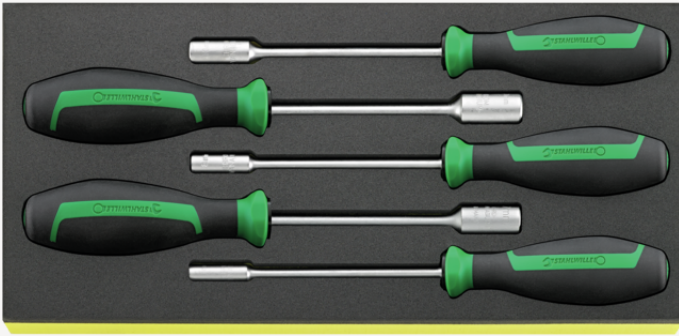

Screwdriver set DRALL+ in ES insert, 5 pcs.

TCS 12500N/5

Product no. **96838757**
GTIN **4018754163632**
Model **TCS 12500N/5**

Label.

Screwdriver set DRALL+ TCS 12500N/5 5

Product highlights.

Individual.

The four handle sizes for the screwdrivers are designed specifically to match the drive profiles.

Convenient.

The screwdrivers are available in a set - either conveniently housed in plastic inserts or TCS safety inlays, designed for use with STAHLWILLE tool trolleys and tool boxes.

Technologies and features.

Tool Control System

The intelligent modular insert system protects and organizes the tools in tool boxes, workshop trolleys and workshop benches. Two-color foam inlays make checking the completeness of the tools quick and easy.

3-component handle

Our 3-component handle combines hard, soft and special fibre-coated components, which give it its optimized ergonomics, maximum power transmission and increased safety during daily use.