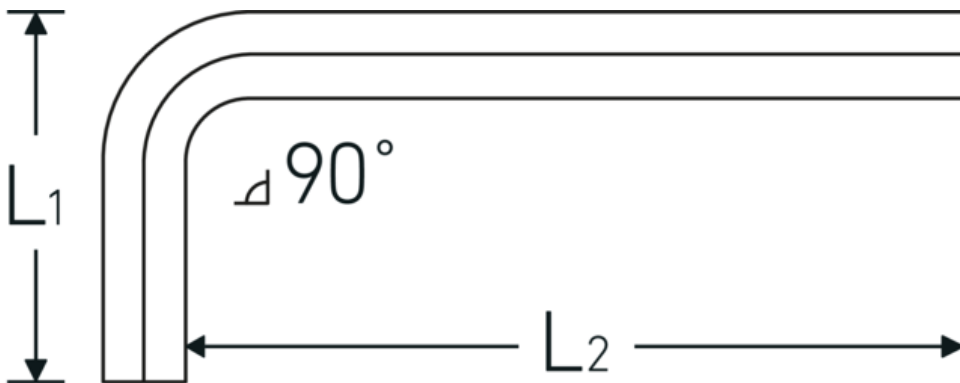

Hex key for socket head bolts

10760

Product no. **43153150**
 GTIN **4018754332083**
 Model **10760 1.5**
WINKELSCHRAUBENDREHER
SECHSKANT

Label.

Hex key for hex bolts Hex drive 1,5mm L.15,5mm x 46,5mm

Technical Drawing.

Technical Attributes.

Drive profile	hex
External hex drive (mm)	1,5 mm
DIN	DIN ISO 2936
L1	15,5 mm
L2	46,5 mm

Logistics data.

Depth mm (IFS)	45
Width mm (IFS)	14
Height mm (IFS)	2
Length (packed, mm)	175
Width (packed, mm)	100
Height (packed, mm)	3
Volume (packed, dm ³)	0.0525 dm ³
Product no.	43153150
Weight (gross, kg)	0,012

Weight PAP (kg)	0,000
Weight PVC (kg)	0,004
GTIN	4018754332083
Country of origin AWR	GERMANY
Region of origin	Nordrhein-Westfalen
WEEE/ElektroG	nicht ear-pflichtig
Customs tariff no.	82054000
Packing standard	10
Weight	1 g