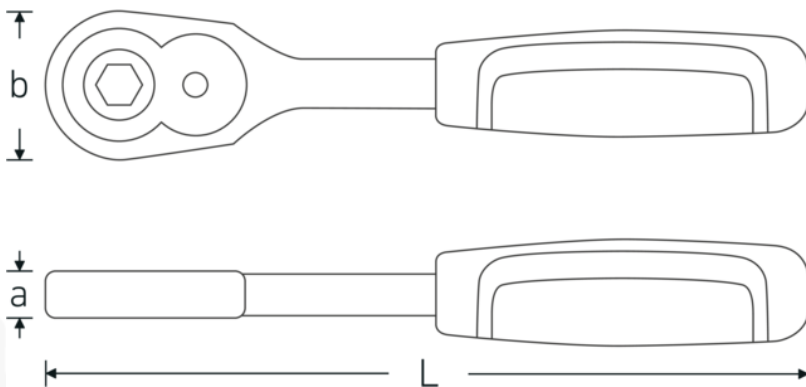

Bit ratchet 1/4"

415B 2K

Product no. 11131011
GTIN 4018754182480
Model 415 B 2K

Label. 1/4 Bit ratchet RSW.16° L.117mm

- Features.**
- Reversible
 - 22 teeth
 - With 2-component handle
 - With Allen 1/4"
 - DIN 3126/ISO 1173 Form D 6.3
 - For 1/4" screwdriver bits
 - Allen with ring compression spring
 - Bits are easy to insert, lock securely into place and can be easily pulled out again

Technical Drawing.

Technical Attributes.

a 12 mm
Internal hex drive (inch) 1/4

Logistics data.

Depth mm (IFS) 115
Width mm (IFS) 22

Number of teeth	22	Height mm (IFS)	18
Working angle	16 °	WEEE/ElektroG	nicht ear-pflichtig
Width mm (b)	22 mm	Length (packed, mm)	120
DIN	DIN 3126 / ISO 1173 Form D 6,3	Width (packed, mm)	90
Length mm (L)	117 mm	Height (packed, mm)	20
		Volume (packed, dm3)	0.216 dm3
		Product no.	11131011
		Weight (gross, kg)	0,385
		Weight PAP (kg)	0,000
		Weight PVC (kg)	0,004
		GTIN	4018754182480
		Country of origin AWR	GERMANY
		Region of origin	Nordrhein-Westfalen
		Customs tariff no.	82042000
		Packing standard	5
		Weight	76 g