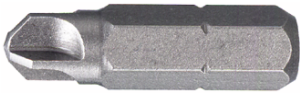

08260003
Bit screwdriver socket