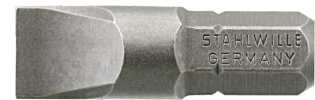

08070022
Bit screwdriver socket