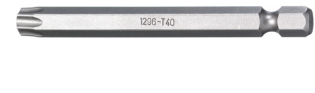

Bit ratchet 1/4"

415B 2K

Product no. 11131011
GTIN 4018754182480
Model 415 B 2K

Label. 1/4 Bit ratchet RSW.16° L.117mm

- Features.**
- Reversible
 - 22 teeth
 - With 2-component handle
 - With Allen 1/4"
 - DIN 3126/ISO 1173 Form D 6.3
 - For 1/4" screwdriver bits
 - Allen with ring compression spring
 - Bits are easy to insert, lock securely into place and can be easily pulled out again

08260004
Bit screwdriver socket

08070124
Bit screwdriver socket

08160040
Bit screwdriver socket

08131025
Bit screwdriver socket

08330003
Bit screwdriver socket

08340027
Bit screwdriver socket

08260005
Bit screwdriver socket