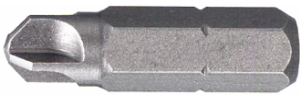

Bit ratchet 1/4"

415B 2K

Product no. 11131011
GTIN 4018754182480
Model 415 B 2K

Label. 1/4 Bit ratchet RSW.16° L.117mm

- Features.**
- Reversible
 - 22 teeth
 - With 2-component handle
 - With Allen 1/4"
 - DIN 3126/ISO 1173 Form D 6.3
 - For 1/4" screwdriver bits
 - Allen with ring compression spring
 - Bits are easy to insert, lock securely into place and can be easily pulled out again

08260004
Bit screwdriver socket

08070124
Bit screwdriver socket

08160040
Bit screwdriver socket

08131025
Bit screwdriver socket

08330003
Bit screwdriver socket

08340027
Bit screwdriver socket

08260005
Bit screwdriver socket