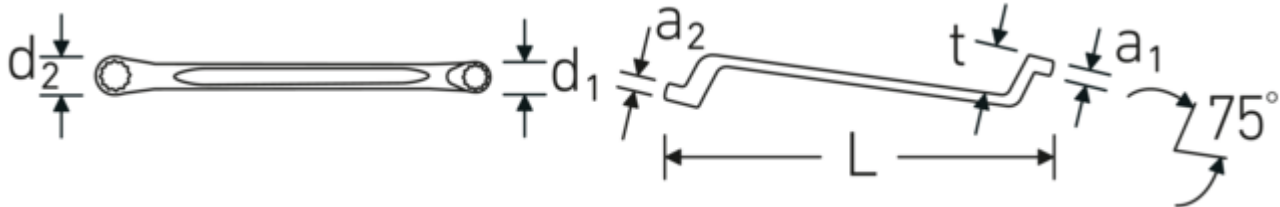

### Anti-Slip-Drive

The special AS-Drive profile makes high force transmission to the flats of screws and bolts possible without damaging them. This also prevents stripping of the screw head.

## Technical Attributes.

a1	15 mm
a2	15 mm
Drive profile	bi-hex AS-Drive®
d1	38,3 mm
d2	42,6 mm
Length mm (L)	360 mm
Spanner size 1 [mm]	27 mm
Ring position	75 °
Spanner size 2 [mm]	30 mm
t	37 mm