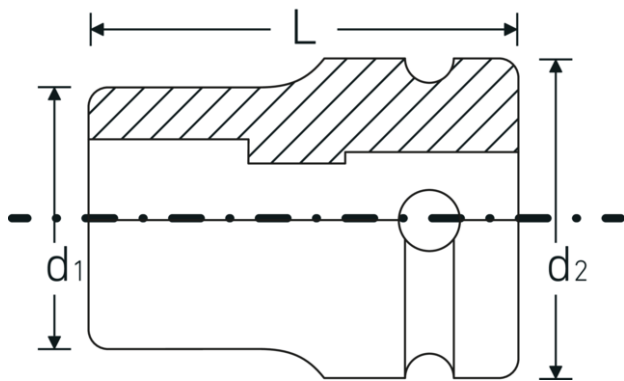

### Optimised functionality.

All IMPACT sockets have a through cross hole for the connecting pin and a deep groove for the rubber locking ring. The locking pin is not stressed during use.

## Technical Drawing.

## Technical Attributes.

Drive profile	TORX®
TORX® drive profile (mm)	14,7 mm
Internal square drive (inch)	1/2 "
d1	20 mm
d2	25 mm
Size of output profile	E16
Length mm (L)	38 mm

## Logistics data.

Depth mm (IFS)	38
Width mm (IFS)	25
Height mm (IFS)	25
WEEE/ElektroG	nicht ear-pflichtig
Length (packed, mm)	150
Width (packed, mm)	70
Height (packed, mm)	45
Volume (packed, dm3)	0.4725 dm3
Product no.	23080016
Weight (gross, kg)	0,770
Weight PAP (kg)	0,000
Weight PVC (kg)	0,007
GTIN	4018754015306
Country of origin AWR	GERMANY
Region of origin	Nordrhein-Westfalen
Customs tariff no.	82042000
Packing standard	10
Weight	77 g