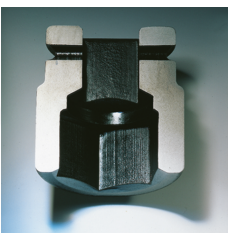

### 2308TX

Product no. **23080016**  
GTIN **4018754015306**  
Model **2308TX IMP E 16**

**Label.** IMPACT socket 1/2 " E16 L.38mm

- Features.**
- for external TORX® screws
  - 1/2" internal square drive
  - Chrome Alloy Steel, gunmetal finish

### Powerful and resilient.

The sockets are made from high-quality Chrome Alloy Steel. They are hardened in oil to prevent stress and distortion.

### Optimised functionality.

All IMPACT sockets have a through cross hole for the connecting pin and a deep groove for the rubber locking ring. The locking pin is not stressed during use.

### High fitting accuracy.

The high fitting accuracy due to tight tolerances guarantees optimum, backlash-free transmission of forces to the socket.