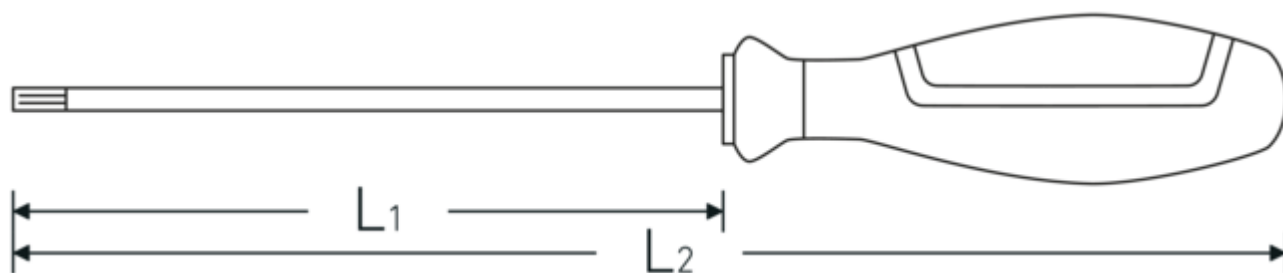

Technical Drawing.

Technical Attributes.

Drive profile	TORX® B0
Size of output profile	T30
L1	115 mm
L2	230 mm

Logistics data.

Depth mm (IFS)	230
Width mm (IFS)	35
Height mm (IFS)	35
Length (packed, mm)	233
Width (packed, mm)	95
Height (packed, mm)	52
Volume (packed, dm3)	1.15102 dm3
Product no.	46563030
Weight (gross, kg)	0,530
Weight PAP (kg)	0,060
Weight PVC (kg)	0,000
GTIN	4018754278442
Country of origin AWR	GERMANY
Region of origin	Nordrhein-Westfalen
WEEE/ElektroG	nicht ear-pflichtig
Customs tariff no.	82054000
Packing standard	5
Weight	90 g

Variants.

Product no.	Model no. (ERP)	Description	GTIN
46563008	4656 T8	TORX® B0 screwdriver DRALL+ T8 L.60mm	4018754278374
46563009	4656 T9	TORX® B0 screwdriver DRALL+ T9 L.60mm	4018754278381
46563010	4656 T10	TORX® B0 screwdriver DRALL+ T10 L.80mm	4018754278398
46563015	4656 T15	TORX® B0 screwdriver DRALL+ T15 L.80mm	4018754278404
46563020	4656 T20	TORX® B0 screwdriver DRALL+ T20 L.100mm	4018754278411