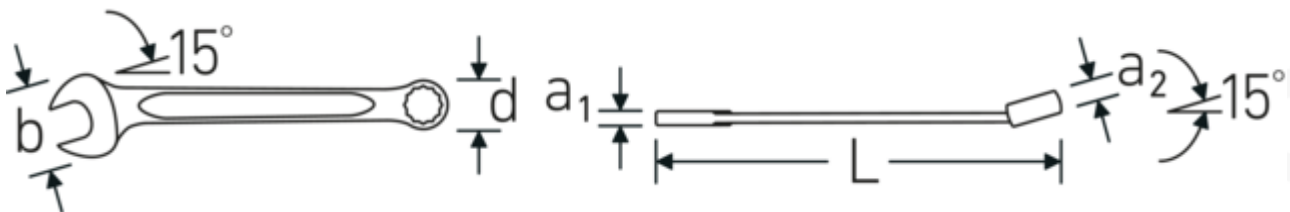

Technical Drawing.

Technical Attributes.

a1	4,2 mm
a2	7 mm
Width mm (b)	18 mm
d	12,4 mm
DIN	DIN 3113 Form A / ISO 7738 Form A

Logistics data.

Depth mm (IFS)	116
Width mm (IFS)	18
Height mm (IFS)	9
Length (packed, mm)	116
Width (packed, mm)	40