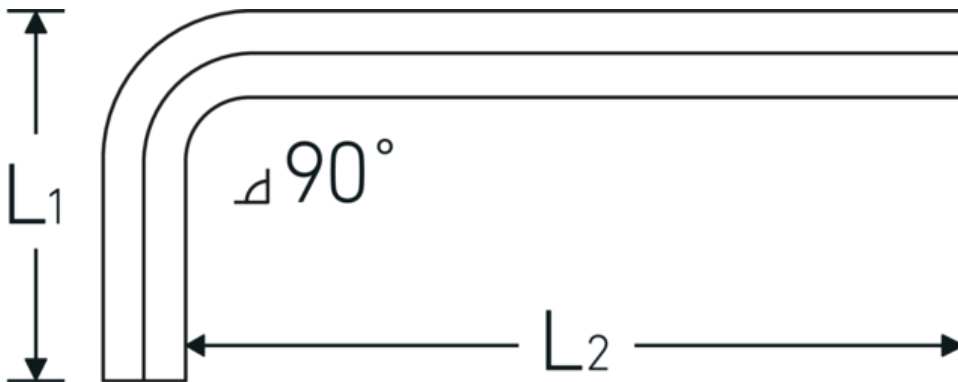

Hex key for socket head screws

10760

Product no. **43153017**
 GTIN **4018754332205**
 Model **10760 17**
WINKELSCHRAUBENDREHER
SECHSKANT

Label. Hex key for socket head screws Hex drive 17mm L.63mm x 160mm

- Features.**
- DIN ISO 2936
 - for cap head screws
 - chrome vanadium, nickel-plated
 - 0.9 mm gunmetal finish

Technical Drawing.

Technical Attributes.

Drive profile	Hexagonal
External hex drive (mm)	17 mm
DIN	DIN ISO 2936
L1	63 mm
L2	160 mm

Logistics data.

Depth mm (IFS)	170
Width mm (IFS)	77
Height mm (IFS)	19
Length (packed, mm)	410
Width (packed, mm)	200

Height (packed, mm)	20
Volume (packed, dm³)	1.64 dm ³
Product no.	43153017
Weight (gross, kg)	2,156
Weight PAP (kg)	0,000
Weight PVC (kg)	0,016
GTIN	4018754332205
Country of origin AWR	GERMANY
Region of origin	Nordrhein-Westfalen
WEEE/ElektroG	nicht ear-pflichtig
Customs tariff no.	82054000
Packing standard	5
Weight	442 g