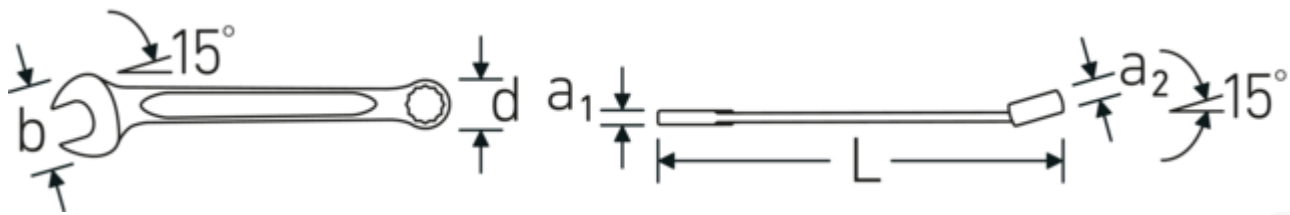

Anti-Slip-Drive

The special AS-Drive profile makes high force transmission to the flats of screws and bolts possible without damaging them. This also prevents stripping of the screw head.

Thin-walled rings

The thin wall diameter of our rings makes it easier to work in confined spaces. The ring sides are taller than standard nuts, which prevents jamming.

Technical Drawing.

Technical Attributes.

a1	11 mm
a2	19 mm
Drive profile	bi-hex AS-Drive®
Width mm (b)	87 mm
d	53,6 mm
DIN	DIN 3113 Form A / ISO 7738 Form A
Length mm (L)	480 mm
Jaw angle	15 °
Surface	chrome-plated
Spanner size 1 [mm]	38 mm
Ring position	15 °
Spanner size 2 [mm]	38 mm
t	1 mm

Logistics data.

Depth mm (IFS)	480
Width mm (IFS)	87
Height mm (IFS)	19
Length (packed, mm)	486
Width (packed, mm)	87
Height (packed, mm)	19
Volume (packed, dm3)	0.803358 dm3
Product no.	40083838
Weight (gross, kg)	0,915
Weight PAP (kg)	0,000
Weight PVC (kg)	0,016
GTIN	4018754019014
Country of origin AWR	GERMANY
Region of origin	Nordrhein-Westfalen
WEEE/ElektroG	nicht ear-pflichtig