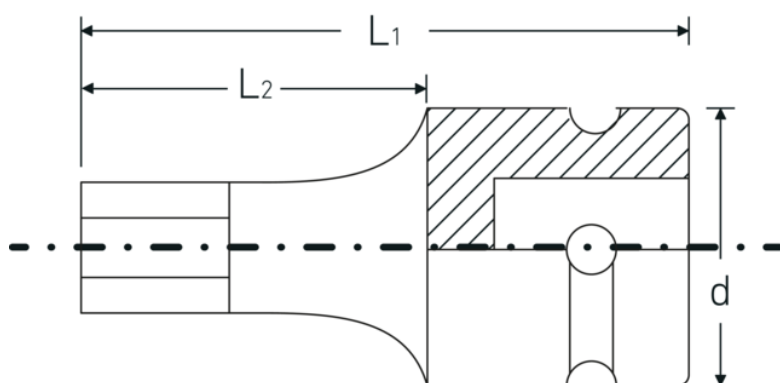

IMPACT screwdriver sockets 1/2"

54IMP

Product no. **23050014**
GTIN **4018754233854**
Model **54 IMP 14**

Label. IMPACT screwdriver socket 1/2 " 14 mm L.40mm

- Features.**
- for hex socket screws
 - 1/2" internal square drive
 - Chrome Alloy Steel, gunmetal finish

Product highlights.

Optimised functionality.

All IMPACT sockets have a through cross hole for the connecting pin and a deep groove for the rubber locking ring. The locking pin is not stressed during use.

High fitting accuracy.

The high fitting accuracy due to tight tolerances guarantees optimum, backlash-free transmission of forces to the socket.

Technical Drawing.

Technical Attributes.

Drive profile	hex
External hex drive (mm)	14 mm
Internal square drive (inch)	1/2 "
d	25 mm
L1	40 mm
L2	20 mm

Logistics data.

Depth mm (IFS)	43
Width mm (IFS)	30
Height mm (IFS)	30
WEEE/ElektroG	nicht ear-pflichtig
Length (packed, mm)	155
Width (packed, mm)	50
Height (packed, mm)	31
Volume (packed, dm3)	0.24025 dm3
Product no.	23050014
Weight (gross, kg)	0,380
Weight PAP (kg)	0,000
Weight PVC (kg)	0,003
GTIN	4018754233854
Country of origin AWR	TAIWAN, PROVINCE OF CHINA
Region of origin	Ausländischer Ursprung
Customs tariff no.	82042000
Packing standard	5
Weight	118 g