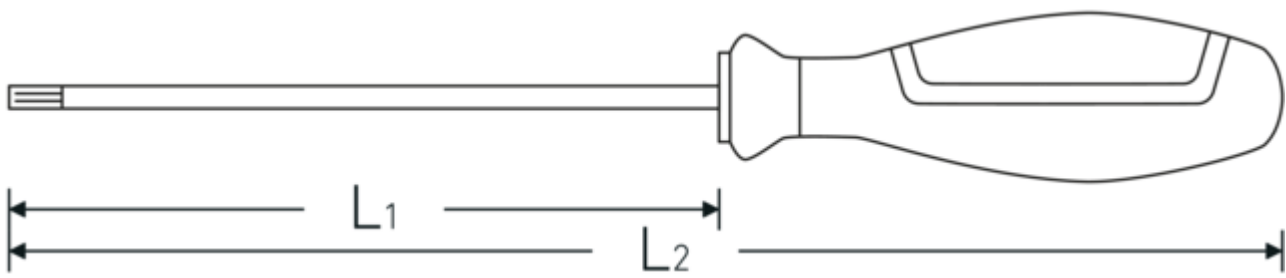

Technical Drawing.

Technical Attributes.

Drive profile	TORX®
Size of output profile	T45
L1	130 mm
L2	255 mm

Logistics data.

Depth mm (IFS)	250
Width mm (IFS)	33
Height mm (IFS)	33
Length (packed, mm)	260
Width (packed, mm)	110
Height (packed, mm)	80
Volume (packed, dm3)	2.288 dm3
Product no.	46503045
Weight (gross, kg)	0,769
Weight PAP (kg)	0,112
Weight PVC (kg)	0,000
GTIN	4018754278329
Country of origin AWR	GERMANY
Region of origin	Nordrhein-Westfalen
WEEE/ElektroG	nicht ear-pflichtig
Customs tariff no.	82054000
Packing standard	5
Weight	136 g

Variants.

Product no.	Model no. (ERP)	Description	GTIN
46503005	4650 T5	TORX® screwdriver DRALL+ T5 L.60mm	4018754277995
46503006	4650 T6	TORX® screwdriver DRALL+ T6 L.60mm	4018754278008
46503007	4650 T7	TORX® screwdriver DRALL+ T7 L.60mm	4018754278015
46503008	4650 T8	TORX® screwdriver DRALL+ T8 L.60mm	4018754278022
46503009	4650 T9	TORX® screwdriver DRALL+ T9 L.60mm	4018754278039