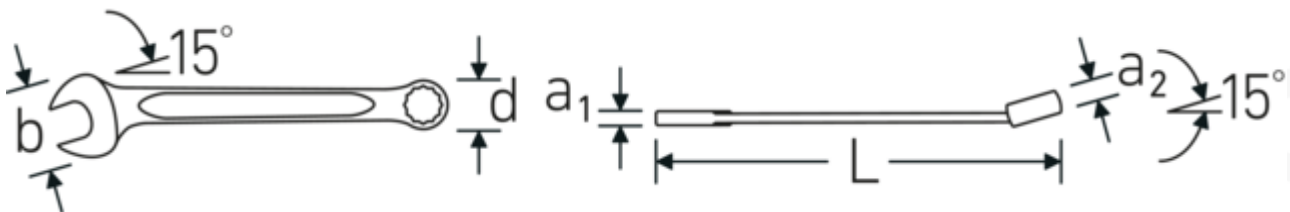

Double-T profile

Our combination and ring wrenches have an additional recess in the middle of the tool. Similar to the principle of a double-T beam, this provides a tremendous load capacity and maximum strength whilst reducing weight.

Thin-walled rings

The thin wall diameter of our rings makes it easier to work in confined spaces. The ring sides are taller than standard nuts, which prevents jamming.

Offset Shaft Design

Our wrenches are specially designed with additional reinforcement in the load zones where the greatest amount of force is transmitted - namely where the jaw meets the shank - in order to prevent deformation.

Technical Drawing.

Technical Attributes.

a1	8,9 mm
a2	16,5 mm
Width mm (b)	66 mm
d	43,2 mm
DIN	DIN 3113 Form A / ISO 7738 Form A

Logistics data.

Depth mm (IFS)	333
Width mm (IFS)	66
Height mm (IFS)	16
Length (packed, mm)	340
Width (packed, mm)	70

Length mm (L)	332 mm	Height (packed, mm)	17
Jaw angle	15 °	Volume (packed, dm3)	0.4046 dm3
Ring position	15 °	Product no.	40485454
Wrench width 1 [inch]	1 3/16 "	Weight (gross, kg)	0,398
Wrench width s 2 [inch]	1 3/16 "	Weight PAP (kg)	0,000
		Weight PVC (kg)	0,008
		GTIN	4018754157235
		Country of origin AWR	GERMANY
		Region of origin	Nordrhein-Westfalen
		WEEE/ElektroG	nicht ear-pflichtig
		Customs tariff no.	82041100
		Packing standard	1
		Weight	398 g