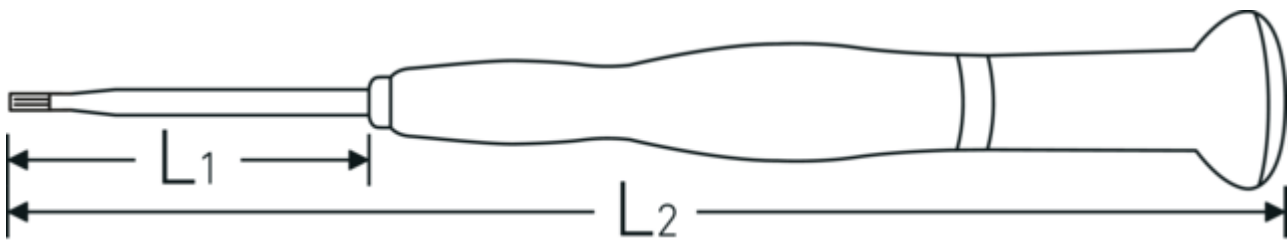

### Technical Drawing.

### Technical Attributes.

Size of output profile	T6
L1	50 mm
L2	150 mm

### Logistics data.

Depth mm (IFS)	164
Width mm (IFS)	20
Height mm (IFS)	20
Length (packed, mm)	167
Width (packed, mm)	80
Height (packed, mm)	30
Volume (packed, dm3)	0.4008 dm3
Product no.	47540006
Weight (gross, kg)	0,112
Weight PAP (kg)	0,042
Weight PVC (kg)	0,000
GTIN	4018754355181