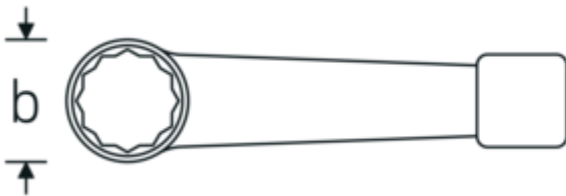

Impact ring spanner, metric

4205

Product no. **42050041**
GTIN **4018754024179**
Model **4205 41**

Label. Striking face ring spanner Spanner size 41 mm L.225mm

Features.

- DIN 7444
- special steel, grey

Technical Drawing.

Technical Attributes.

a	20,5 mm
Width mm (b)	66 mm
DIN	DIN 7444
Length mm (L)	225 mm
Spanner size 1 [mm]	41 mm

Logistics data.

Depth mm (IFS)	230
Width mm (IFS)	67
Height mm (IFS)	20
Length (packed, mm)	231
Width (packed, mm)	68
Height (packed, mm)	21
Volume (packed, dm3)	0.329868 dm3
Product no.	42050041
Weight (gross, kg)	0,730
Weight PAP (kg)	0,000
Weight PVC (kg)	0,000