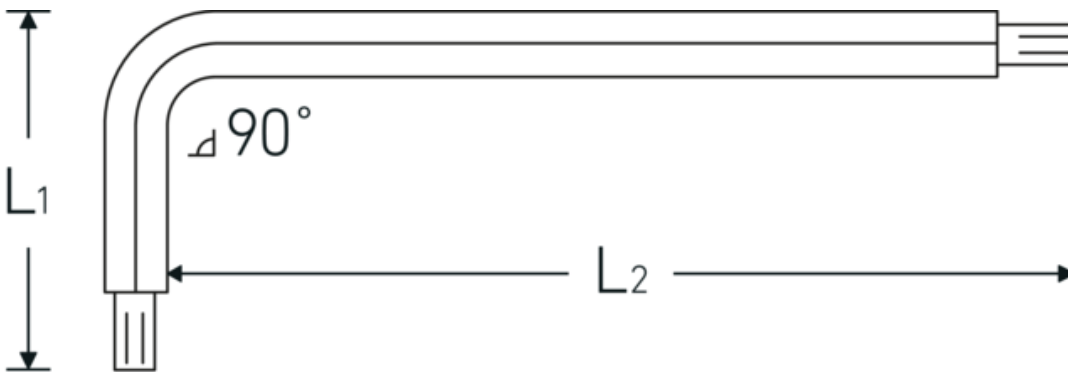

## Hex key with ball end for socket head bolts

10767

Product no. **43263006**  
 GTIN **4018754332823**  
 Model **10767 6 KUGELKOPF-  
 WINKELSCHRAUBENDREHER  
 SECHSKANT**

### Label.

Hex key with ball end for socket head bolts Hex drive 6mm L.32mm x 178mm

### Technical Attributes.

Drive profile	hex
External hex drive (mm)	6 mm
L1	32 mm
L2	178 mm

### Logistics data.

Depth mm (IFS)	183
Width mm (IFS)	37
Height mm (IFS)	7
Length (packed, mm)	350
Width (packed, mm)	100
Height (packed, mm)	8
Volume (packed, dm <sup>3</sup> )	0.28 dm <sup>3</sup>
Product no.	43263006
Weight (gross, kg)	0,508