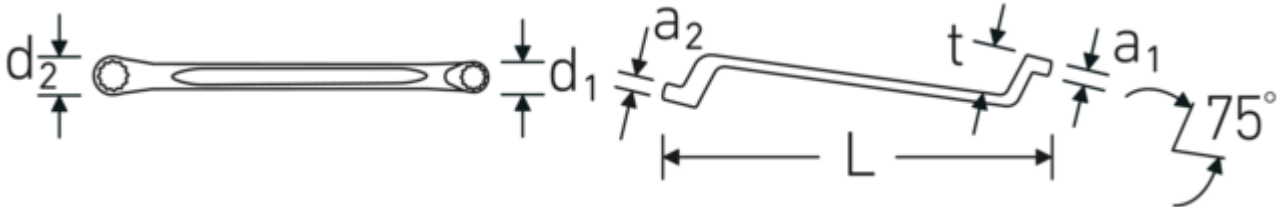

A special manufacturing process makes thin-walled rings possible – primarily for slightly lower-lying screw connections.

Manufactured from durable chrome-alloy steel for a long service life and resistance to wear.

Technologies and features.

Anti-Slip-Drive

The special AS-Drive profile makes high force transmission to the flats of screws and bolts possible without damaging them. This also prevents stripping of the screw head.

Thin-walled rings

The thin wall diameter of our rings makes it easier to work in confined spaces. The ring sides are taller than standard nuts, which prevents jamming.

Technical Drawing.

Technical Attributes.

a1	13 mm
a2	14 mm
Drive profile	bi-hex AS-Drive®
d1	29,4 mm
d2	32,1 mm
Length mm (L)	300 mm
Spanner size 1 [mm]	20 mm
Ring position	75 °
Spanner size 2 [mm]	22 mm
t	31 mm

Logistics data.

Depth mm (IFS)	300
Width mm (IFS)	32
Height mm (IFS)	14
Length (packed, mm)	330
Width (packed, mm)	100
Height (packed, mm)	60
Volume (packed, dm ³)	1.98 dm ³
Product no.	41042022
Weight (gross, kg)	1,585
Weight PAP (kg)	0,000
Weight PVC (kg)	0,015
GTIN	4018754021017
Country of origin AWR	GERMANY
Region of origin	Nordrhein-Westfalen
WEEE/ElektroG	nicht ear-pflichtig
Customs tariff no.	82041100
Packing standard	5
Weight	317 g