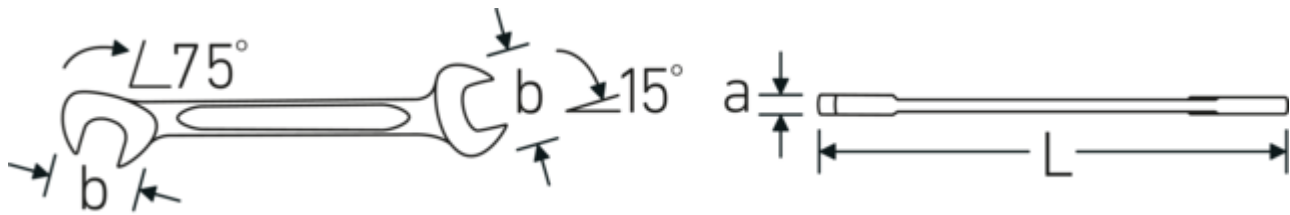

Small double-open ended spanner ELECTRIC, metric

ELECTRIC 12

Product no. **40060808**
GTIN **4018754018598**
Model **ELECTRIC 12 8**

Label. Double open-ended spanner, small Spanner size 8 mm L.96mm

- Features.**
- straight design, jaw position 15° and 75°
 - sturdy, slim and lightweight intelligent design
 - high bending strength due to double T-profile
 - STAHLWILLE's round finish ensures a surface that is pleasant to the skin and has a good grip
 - extremely sturdy, exceptionally durable
 - drop-forged, hardened and cooled in oil bath
 - chrome-alloy steel, chrome plated

Technologies and features.

Double-T profile

Our combination and ring spanners have an additional recess in the middle of the tool. Similar to the principle of a double T-beam, this provides a tremendous load capacity and maximum strength whilst reducing weight.

Offset Shaft Design

Our spanners are specially designed with additional reinforcement in the load zones where the greatest amount of force is transmitted - namely where the jaw meets the shank - in order to prevent deformation.

Technical Drawing.

Technical Attributes.

a	3 mm
Width mm (b)	16.8 mm
Length mm (L)	96 mm
Jaw angle	15/75 °
Spanner size 1 [mm]	8 mm
Spanner size 2 [mm]	8 mm

Logistics data.

Depth mm (IFS)	96
Width mm (IFS)	17
Height mm (IFS)	3
Length (packed, mm)	110
Width (packed, mm)	40
Height (packed, mm)	15
Volume (packed, dm3)	0.066 dm3
Product no.	40060808
Weight (gross, kg)	0,155
Weight PAP (kg)	0,000
Weight PVC (kg)	0,003
GTIN	4018754018598
Country of origin AWR	GERMANY
Region of origin	Nordrhein-Westfalen
WEEE/ElektroG	nicht ear-pflichtig
Customs tariff no.	82041100
Packing standard	10
Weight	16 g