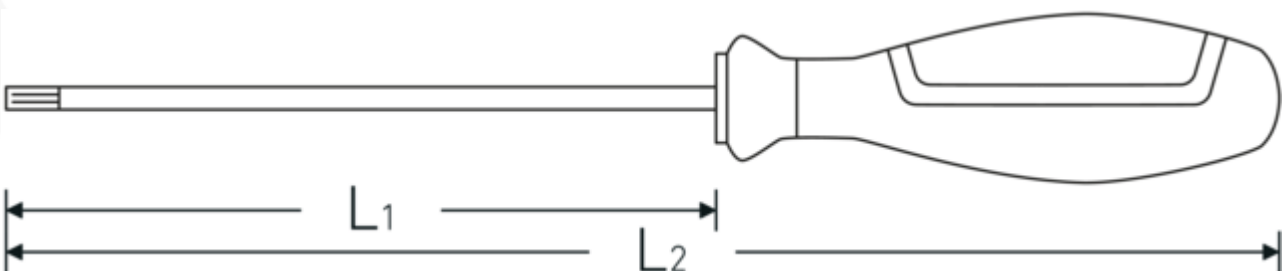

TORX® screwdrivers DRALL+

4650

Product no. 46503009
GTIN 4018754278039
Model 4650 T9

Label. TORX® screwdriver DRALL+ T9 L.60mm

Product highlights.

Outstanding craftsmanship.

The blades are made of exceptionally fine industrial-grade chrome alloy steel, through-hardened and anchored in the grip in such a way that they stay there.

Technologies and features.

DRALL+

Our DRALL+ handle is non-slip and ergonomic. An extended grip zone protects the fingers and a hand stop prevents the tool from accidentally slipping or rolling away.

Technical Drawing.

Technical Attributes.

Drive profile	TORX®
Size of output profile	T9
L1	60 mm
L2	145 mm

Logistics data.

Depth mm (IFS)	170
Width mm (IFS)	25
Height mm (IFS)	25
Length (packed, mm)	180
Width (packed, mm)	75
Height (packed, mm)	40
Volume (packed, dm3)	0.54 dm3
Product no.	46503009
Weight (gross, kg)	0,145
Weight PAP (kg)	0,000
Weight PVC (kg)	0,000
GTIN	4018754278039
Country of origin AWR	GERMANY
Region of origin	Nordrhein-Westfalen
WEEE/ElektroG	nicht ear-pflichtig
Customs tariff no.	82054000
Packing standard	5
Weight	35 g