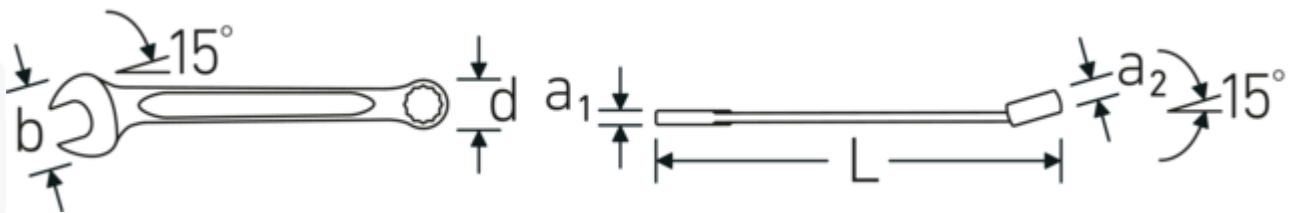

Double-T profile

Our combination and ring spanners have an additional recess in the middle of the tool. Similar to the principle of a double T-beam, this provides a tremendous load capacity and maximum strength whilst reducing weight.

Thin-walled rings

The thin wall diameter of our rings makes it easier to work in confined spaces. The ring sides are taller than standard nuts, which prevents jamming.

Offset Shaft Design

Our spanners are specially designed with additional reinforcement in the load zones where the greatest amount of force is transmitted - namely where the jaw meets the shank - in order to prevent deformation.

Technical Drawing.

Technical Attributes.

a1	7,3 mm
a2	13 mm
Width mm (b)	49 mm
d	31,8 mm
DIN	DIN 3113 Form A / ISO 7738 Form A
Length mm (L)	260 mm
Jaw angle	15 °
Ring position	15 °
Spanner size 1 [inch]	7/8 "
Spanner size 2 [inch]	7/8 "

Logistics data.

Depth mm (IFS)	261
Width mm (IFS)	49
Height mm (IFS)	19
Length (packed, mm)	270
Width (packed, mm)	65
Height (packed, mm)	50
Volume (packed, dm3)	0.8775 dm3
Product no.	40484444
Weight (gross, kg)	1,040
Weight PAP (kg)	0,000
Weight PVC (kg)	0,013
GTIN	4018754020232
Country of origin AWR	GERMANY
Region of origin	Nordrhein-Westfalen
WEEE/ElektroG	nicht ear-pflichtig
Customs tariff no.	82041100
Packing standard	5
Weight	217 g