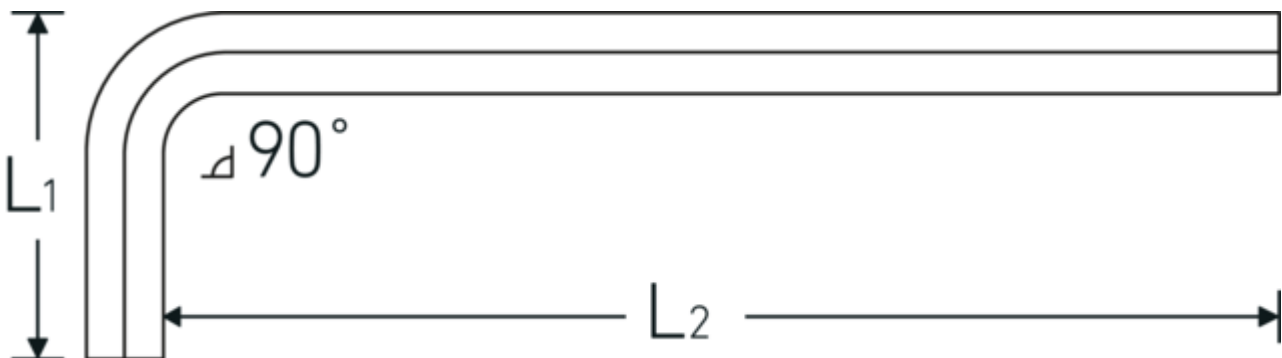

Hex HI-LOK™ offset screwdriver

10759a

Product no. **43564005**
GTIN **4018754085118**
Model **10759 A 2 5/64**
WINKELSCHRAUBENDREHER

Label. Hex HI-LOK™ offset screwdriver Hex drive 5/64 L.50mm x 100mm

- Features.**
- with hexagon end for ratchet No 415SGH N
 - round shaft on screwdriver enables locking of ball retainer

Technologies and features.

HI-LOK™

HI-LOK™ fasteners are widely used in the aerospace industry. Our HI-LOK™ ratchet with centered channel guide for hex keys is designed for safety-critical applications. The boltless design minimises the risk of FOD and ensures robust, vibration-resistant connections with high tensile strength.

Technical Drawing.

Technical Attributes.

Drive profile	Hexagonal
External hex drive (inch)	5/64
Size	2
L1	50 mm
L2	100 mm

Logistics data.

Depth mm (IFS)	113
Width mm (IFS)	45
Height mm (IFS)	3
Length (packed, mm)	120
Width (packed, mm)	60
Height (packed, mm)	6
Volume (packed, dm3)	0.0432 dm3
Product no.	43564005
Weight (gross, kg)	0,040
Weight PAP (kg)	0,000
Weight PVC (kg)	0,003
GTIN	4018754085118
Country of origin AWR	GERMANY
Region of origin	Nordrhein-Westfalen
WEEE/ElektroG	nicht ear-pflichtig
Customs tariff no.	82054000
Packing standard	5
Weight	8 g

Variants.

Product no.	Model no. (ERP)	Description	GTIN
43560004	10759 A/1 1/16 WINKELSCHRAUBENDREHER	Hex HI-LOK™ offset screwdriver Hex drive 1/16 L.50mm x 50mm	4018754029570
43560005	10759 A/1 5/64 WINKELSCHRAUBENDREHER	Hex HI-LOK™ offset screwdriver Hex drive 5/64 L.50mm x 50mm	4018754029587
43560006	10759 A/1 3/32 WINKELSCHRAUBENDREHER	Hex HI-LOK™ offset screwdriver Hex drive 3/32 L.50mm x 50mm	4018754029594
43564004	10759 A 2 1/16 WINKELSCHRAUBENDREHER	Hex HI-LOK™ offset screwdriver Hex drive 1/16 L.50mm x 100mm	4018754085101
43564005	10759 A 2 5/64 WINKELSCHRAUBENDREHER	Hex HI-LOK™ offset screwdriver Hex drive 5/64 L.50mm x 100mm	4018754085118
43564006	10759 A 2 3/32 WINKELSCHRAUBENDREHER	Hex HI-LOK™ offset screwdriver Hex drive 3/32 L.50mm x 100mm	4018754085125