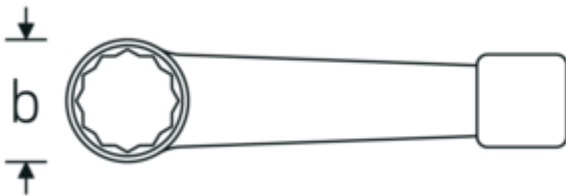

Impact ring spanner, metric

4205

Product no. **42050048**
GTIN **4018754024216**
Model **4205 48**

Label. Striking face ring spanner Spanner size 48mm L.240mm

Features.

- DIN 7444
- special steel, grey

Technical Drawing.

Technical Attributes.

a	22,5 mm
Width mm (b)	75 mm
DIN	DIN 7444
Length mm (L)	240 mm
Spanner size 1 [mm]	48 mm

Logistics data.

Depth mm (IFS)	240
Width mm (IFS)	74
Height mm (IFS)	22
Length (packed, mm)	240
Width (packed, mm)	74
Height (packed, mm)	22
Volume (packed, dm3)	0.39072 dm3
Product no.	42050048
Weight (gross, kg)	0,920
Weight PAP (kg)	0,000
Weight PVC (kg)	0,000