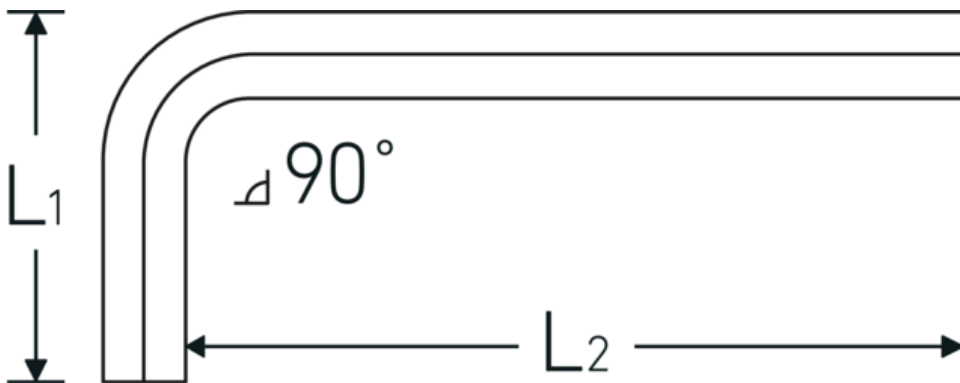

## Hex key for socket head bolts

10760

Product no. **43153002**  
 GTIN **4018754332090**  
 Model **10760 2**  
**WINKELSCHRAUBENDREHER**  
**SECHSKANT**

### Label.

Hex key for hex bolts Hex drive 2mm L.18mm x 52mm

### Technical Attributes.

Drive profile	hex
External hex drive (mm)	2 mm
DIN	DIN ISO 2936
L1	18 mm
L2	52 mm

### Logistics data.

Depth mm (IFS)	52
Width mm (IFS)	17
Height mm (IFS)	2
Length (packed, mm)	175
Width (packed, mm)	100
Height (packed, mm)	3
Volume (packed, dm <sup>3</sup> )	0.0525 dm <sup>3</sup>
Product no.	43153002
Weight (gross, kg)	0,020