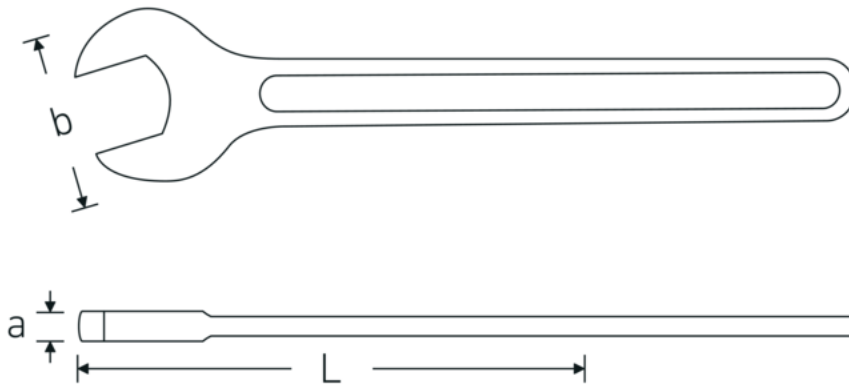

Open-ended wrench, metric

4004

Product no. **40040650**
GTIN **4018754018406**
Model **4004 65**

Label. Open-ended wrench Wrench size 65mm L.528mm

Technical Drawing.

Technical Attributes.

a	19 mm
Width mm (b)	132 mm
DIN	DIN 894
Length mm (L)	528 mm
Wrench width 1 [mm]	65 mm

Logistics data.

Depth mm (IFS)	530
Width mm (IFS)	132
Height mm (IFS)	20
Length (packed, mm)	530
Width (packed, mm)	132
Height (packed, mm)	20
Volume (packed, dm3)	1.3992 dm3
Product no.	40040650
Weight (gross, kg)	1,900

Variants.

Product no.	Model no. (ERP)	Description	GTIN
40040240	4004 24	Open-ended wrench Wrench size 24mm L.215mm	4018754018307
40040270	4004 27	Open-ended wrench Wrench size 27mm L.238mm	4018754018314
40040300	4004 30	Open-ended wrench Wrench size 30mm L.261mm	4018754018321
40040320	4004 32	Open-ended wrench Wrench size 32mm L.273mm	4018754018338
40040360	4004 36	Open-ended wrench Wrench size 36mm L.300mm	4018754018345
40040410	4004 41	Open-ended wrench Wrench size 41mm L.335mm	4018754018352
40040460	4004 46	Open-ended wrench Wrench size 46mm L.369mm	4018754018369
40040500	4004 50	Open-ended wrench Wrench size 50mm L.412mm	4018754018376
40040550	4004 55	Open-ended wrench Wrench size 55mm L.457mm	4018754018383
40040600	4004 60	Open-ended wrench Wrench size 60mm L.492mm	4018754018390
40040650	4004 65	Open-ended wrench Wrench size 65mm L.528mm	4018754018406
40040700	4004 70	Open-ended wrench Wrench size 70mm L.572mm	4018754018413
40040750	4004 75	Open-ended wrench Wrench size 75mm L.608mm	4018754018420
40040800	4004 80	Open-ended wrench Wrench size 80mm L.645mm	4018754018437
40040850	4004 85	Open-ended wrench Wrench size 85mm L.690mm	4018754018444