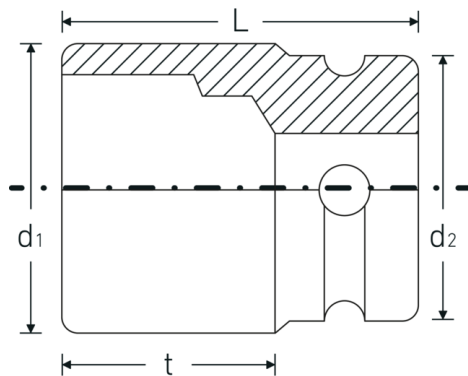

IMPACT sockets 1/2"

51IMP

Product no. **23020013**
GTIN **4018754015139**
Model **51 IMP 13**

Label. IMPACT socket 1/2 " 13mm L.85mm

- Features.**
- long version
 - with hex
 - 1/2" internal square drive
 - Chrome Alloy Steel, gunmetal finish
 - DIN 3129 / ISO 1711-2

High fitting accuracy.

The high fitting accuracy due to tight tolerances guarantees optimum, backlash-free transmission of forces to the socket.

Technical Drawing.

Technical Attributes.

Drive profile	hex
Internal square drive (inch)	1/2 "
d1	20,8 mm
d2	25 mm
Length mm (L)	85 mm
Spanner size [mm]	13 mm
t	68,5 mm

Logistics data.

Depth mm (IFS)	85
Width mm (IFS)	25
Height mm (IFS)	25
WEEE/ElektroG	nicht ear-pflichtig
Length (packed, mm)	126
Width (packed, mm)	26
Height (packed, mm)	86
Volume (packed, dm3)	0.281736 dm3
Product no.	23020013
Weight (gross, kg)	1,110
Weight PAP (kg)	0,000
Weight PVC (kg)	0,007
GTIN	4018754015139
Country of origin AWR	GERMANY
Region of origin	Nordrhein-Westfalen
Customs tariff no.	82042000
Packing standard	5
Weight	222 g