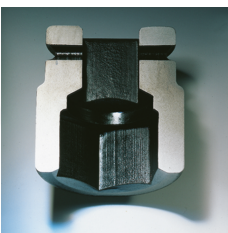

IMPACT sockets TORX® 1/2"

2308TX

Product no. **23080018**
GTIN **4018754015313**
Model **2308TX IMP E 18**

Label. IMPACT socket 1/2 " E18 L.38mm

- Features.**
- for external TORX® screws
 - 1/2" internal square drive
 - Chrome Alloy Steel, gunmetal finish

Product highlights.

Powerful and resilient.

The sockets are made from high-quality Chrome Alloy Steel. They are hardened in oil to prevent stress and distortion.

Optimised functionality.

All IMPACT sockets have a through cross hole for the connecting pin and a deep groove for the rubber locking ring. The locking pin is not stressed during use.

High fitting accuracy.

The high fitting accuracy due to tight tolerances guarantees optimum, backlash-free transmission of forces to the socket.

Technical Drawing.

Technical Attributes.

Drive profile	TORX®
TORX® drive profile (mm)	16,6 mm
Internal square drive (inch)	1/2 "
d1	22 mm
d2	30 mm
Size of output profile	E18
Length mm (L)	38 mm