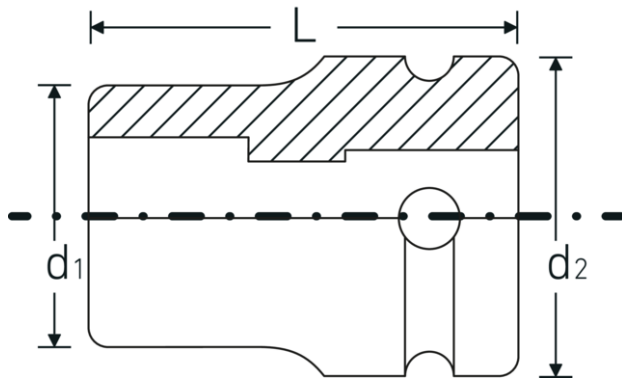

IMPACT sockets TORX® 1/2"

2308TX

Product no. **23080018**
GTIN **4018754015313**
Model **2308TX IMP E 18**

Label. IMPACT socket 1/2 " E18 L.38mm

- Features.**
- for external TORX® screws
 - 1/2" internal square drive
 - Chrome Alloy Steel, gunmetal finish

Product highlights.

Powerful and resilient.

The sockets are made from high-quality Chrome Alloy Steel. They are hardened in oil to prevent stress and distortion.

Optimised functionality.

All IMPACT sockets have a through cross hole for the connecting pin and a deep groove for the rubber locking ring. The locking pin is not stressed during use.

High fitting accuracy.

The high fitting accuracy due to tight tolerances guarantees optimum, backlash-free transmission of forces to the socket.

Technical Drawing.

Technical Attributes.

Drive profile	TORX®
TORX® drive profile (mm)	16,6 mm
Internal square drive (inch)	1/2 "
d1	22 mm
d2	30 mm
Size of output profile	E18
Length mm (L)	38 mm

Logistics data.

Depth mm (IFS)	38
Width mm (IFS)	30
Height mm (IFS)	30
WEEE/ElektroG	nicht ear-pflichtig
Length (packed, mm)	170
Width (packed, mm)	80
Height (packed, mm)	47
Volume (packed, dm3)	0.6392 dm3
Product no.	23080018
Weight (gross, kg)	1,150
Weight PAP (kg)	0,000
Weight PVC (kg)	0,008
GTIN	4018754015313
Country of origin AWR	GERMANY
Region of origin	Nordrhein-Westfalen
Customs tariff no.	82042000
Packing standard	10
Weight	115 g