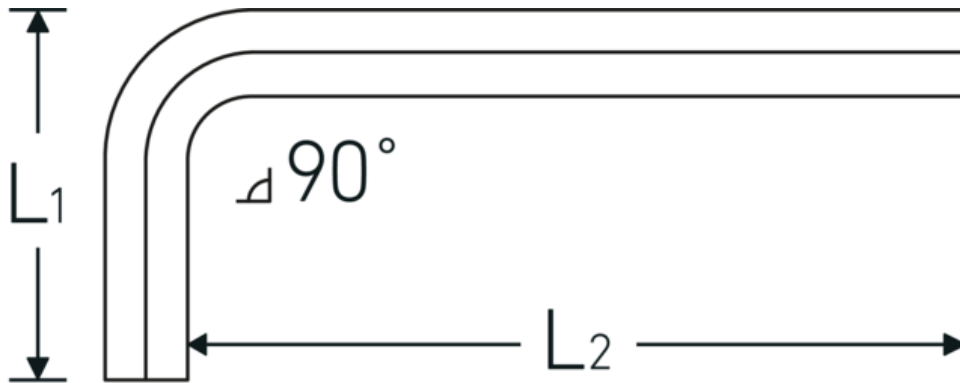

Hex key for socket head screws

10760CV

Product no. **43150090**
 GTIN **4018754027026**
 Model **10760 CV 0.9MM 0.035 ZOLL**
WINKELSCHRAUBENDREHER

Label. Hex key for socket head screws Hex drive 0,9mm L.10mm x 32mm

Features.

- DIN ISO 2936
- for socket head screws
- Chrome Vanadium, nickel-plated (0.7; 0.9; 1.3 mm, gunmetal finish)

Technical Drawing.

Technical Attributes.

Drive profile	Hex
External hex drive (mm)	0,9 mm
DIN	DIN ISO 2936
L1	10 mm
L2	32 mm
Length mm (L)	36 mm

Logistics data.

Depth mm (IFS)	36
Width mm (IFS)	11
Height mm (IFS)	3
Length (packed, mm)	42
Width (packed, mm)	11
Height (packed, mm)	4

Volume (packed, dm3)	0.001848 dm3
Product no.	43150090
Weight (gross, kg)	0,013
Weight PAP (kg)	0,000
Weight PVC (kg)	0,002
GTIN	4018754027026
Country of origin AWR	GERMANY
Region of origin	Hessen
WEEE/ElektroG	nicht ear-pflichtig
Customs tariff no.	82054000
Packing standard	10
Weight	1 g