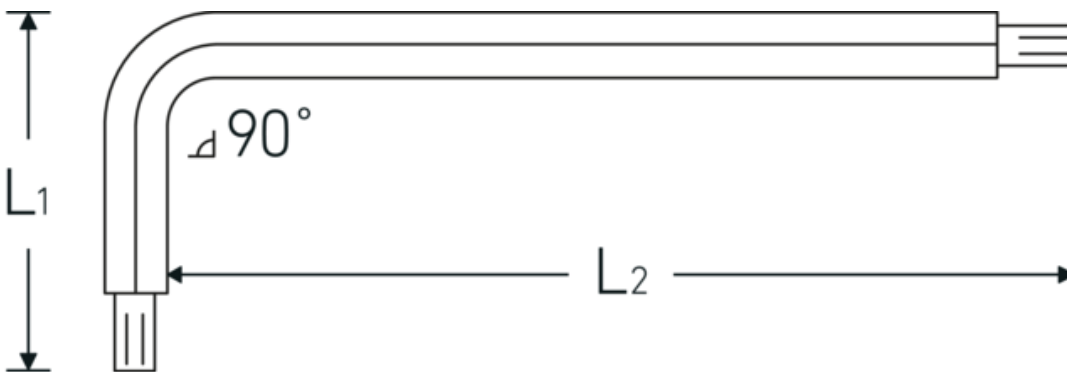

Hex key with ball end for TORX® screws

10771

Product no. **43273025**
 GTIN **4018754332700**
 Model **10771 T25 KUGELKOPF-
 WINKELSCHRAUBENDREHER
 TORX**

Label.

Hex key with ball end for TORX® screws L.33mm x 163mm

Features.

- for inside TORX® screws
- extra long
- with ball end on long arm
- swivel angle up to 25° each side
- Chrome Vanadium, gunmetal finish

Technical Drawing.

Technical Attributes.

Drive profile	TORX®
Size of output profile	T25
L1	33 mm
L2	163 mm

Logistics data.

Depth mm (IFS)	99
Width mm (IFS)	21
Height mm (IFS)	5
Length (packed, mm)	99

Width (packed, mm)	21
Height (packed, mm)	5
Volume (packed, dm3)	0.010395 dm3
Product no.	43273025
Weight (gross, kg)	0,014
Weight PAP (kg)	0,000
Weight PVC (kg)	0,000
GTIN	4018754332700
Country of origin AWR	GERMANY
Region of origin	Nordrhein-Westfalen
WEEE/ElektroG	nicht ear-pflichtig
Customs tariff no.	82041100
Packing standard	1
Weight	24 g

Variants.

Product no.	Model no. (ERP)	Description	GTIN
43273009	10771 T9 KUGELKOPF-WINKELSCHRAUBENDREHER TORX	Hex key with ball end for TORX® screws L.18mm x 67mm	4018754332663
43273010	10771 T10 KUGELKOPF-WINKELSCHRAUBENDREHER TORX	Hex key with ball end for TORX® screws L.23mm x 121mm	4018754332670
43273015	10771 T15 KUGELKOPF-WINKELSCHRAUBENDREHER TORX	Hex key with ball end for TORX® screws L.27mm x 136mm	4018754332687
43273020	10771 T20 KUGELKOPF-WINKELSCHRAUBENDREHER TORX	Hex key with ball end for TORX® screws L.29mm x 148mm	4018754332694
43273025	10771 T25 KUGELKOPF-WINKELSCHRAUBENDREHER TORX	Hex key with ball end for TORX® screws L.33mm x 163mm	4018754332700
43273027	10771 T27 KUGELKOPF-WINKELSCHRAUBENDREHER TORX	Hex key with ball end for TORX® screws L.36mm x 176mm	4018754332717
43273030	10771 T30 KUGELKOPF-WINKELSCHRAUBENDREHER TORX	Hex key with ball end for TORX® screws L.38mm x 191mm	4018754332724
43273040	10771 T40 KUGELKOPF-WINKELSCHRAUBENDREHER TORX	Hex key with ball end for TORX® screws L.43mm x 210mm	4018754332731