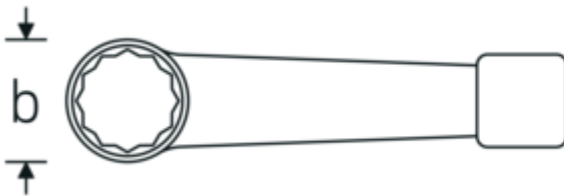

## Impact ring spanner, metric

**4205**

Product no. **42050075**  
GTIN **4018754024322**  
Model **4205 75**

**Label.** Striking face ring spanner Spanner size 75mm L.325mm

**Features.**

- DIN 7444
- special steel, grey

### Technical Drawing.

### Technical Attributes.

<b>a</b>	34 mm
<b>Width mm (b)</b>	114.5 mm
<b>DIN</b>	DIN 7444
<b>Length mm (L)</b>	325 mm
<b>Spanner size 1 [mm]</b>	75 mm

42050175	4205 175	Striking face ring spanner Spanner size 175mm L.650mm	4018754024520
42050180	4205 180	Striking face ring spanner Spanner size 180mm L.650mm	4018754024537
42050210	4205 210	Striking face ring spanner Spanner size 210mm L.750mm	4018754024575