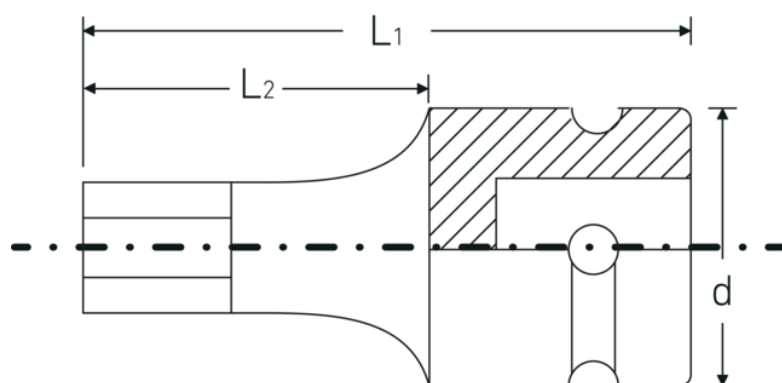

IMPACT screwdriver sockets 1/2"

54IMP

Product no. **23050008**
GTIN **4018754233823**
Model **54 IMP 8**

Label. IMPACT screwdriver socket 1/2 " 8 mm L.40mm

- Features.**
- for hex socket bolts
 - 1/2" internal square drive
 - Chrome Alloy Steel, gunmetal finish

Product highlights.

Optimized functionality.

All IMPACT sockets have a through cross hole for the connecting pin and a deep groove for the rubber locking ring. The locking pin is not stressed during use.

High fitting accuracy.

The high precision fit, achieved through tight tolerances, ensures optimal, backlash-free transmission of forces to the socket.

Technical Drawing.

Technical Attributes.

Drive profile	hex
External hex drive (mm)	8 mm
Internal square drive (inch)	1/2 "
d	25 mm
L1	40 mm
L2	20 mm

Logistics data.

Depth mm (IFS)	38
Width mm (IFS)	25
Height mm (IFS)	25
WEEE/ElektroG	nicht ear-pflichtig
Length (packed, mm)	135
Width (packed, mm)	26
Height (packed, mm)	26
Volume (packed, dm3)	0.09126 dm3
Product no.	23050008
Weight (gross, kg)	0,308
Weight PAP (kg)	0,000
Weight PVC (kg)	0,006
GTIN	4018754233823
Country of origin AWR	TAIWAN, PROVINCE OF CHINA
Region of origin	Ausländischer Ursprung
Customs tariff no.	82042000
Packing standard	5
Weight	60 g